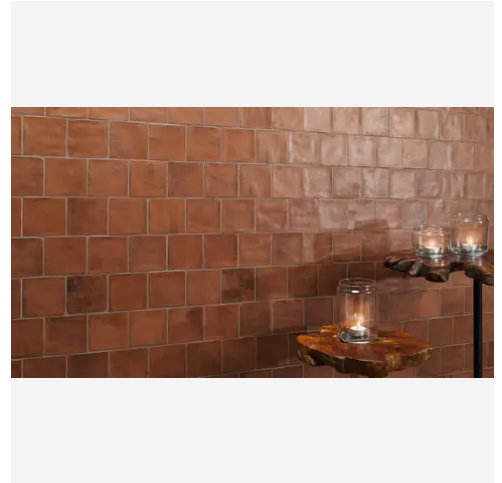

## PRODUCT GALLERY

---

The Revival Series by Stone Products Unlimited not only captivates with its commitment to Spanish tile craftsmanship but also dazzles with a stunning array of natural earth-tone colors. From the soothing elegance of off-white to the warmth of cotto, and the depth of hues like olive green and marsala, the color palette is a celebration of the beauty found in nature. Each tile in the series reflects the richness and diversity of the earth, bringing a touch of the outdoors into interior spaces. These natural tones not only evoke a sense of warmth and tranquility but also allow for versatile and timeless design choices, making the Revival Series a testament to the enduring allure of earth-inspired colors in tile aesthetics. Transform your spaces with the Revival Series, where the timeless beauty of natural earth tones meets the craftsmanship of Spanish tile artistry.