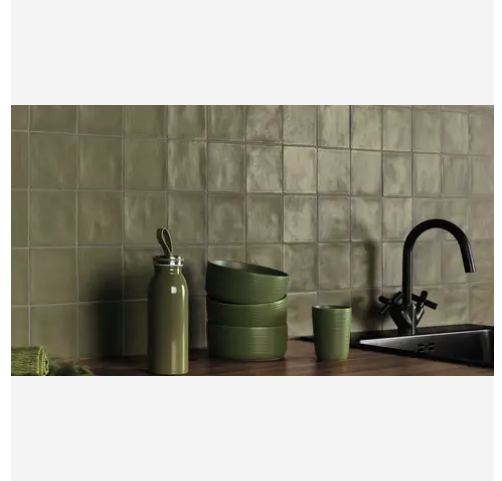

Revival 0.5 x 12 Cotto Matte Jolly Trim

Revival 0.5x12 Cotto Matte Jolly Trim

SKU
SPUI-903565

COLOR OPTIONS

SHAPE / SIZE

PRODUCT INFORMATION

Material Ceramic	Shape Jolly
Chip/Tile Size 0.5 x 12	Finish Matte
Color Cotto	Sq Ft Per Piece N/A
Glazed Yes	Tile Thickness N/A
Shade Variation V4	Texture Variation T2
Size Variation S3	Pits & Chips Variation PC1

PRODUCT GALLERY

The Revival Series by Stone Products Unlimited not only captivates with its commitment to Spanish tile craftsmanship but also dazzles with a stunning array of natural earth-tone colors. From the soothing elegance of off-white to the warmth of cotto, and the depth of hues like olive green and marsala, the color palette is a celebration of the beauty found in nature. Each tile in the series reflects the richness and diversity of the earth, bringing a touch of the outdoors into interior spaces. These natural tones not only evoke a sense of warmth and tranquility but also allow for versatile and timeless design choices, making the Revival Series a testament to the enduring allure of earth-inspired colors in tile aesthetics. Transform your spaces with the Revival Series, where the timeless beauty of natural earth tones meets the craftsmanship of Spanish tile artistry.