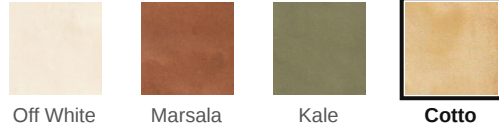

Revival 0.5 x 12 Cotto Matte Jolly Trim

Revival 0.5x12 Cotto Matte Jolly Trim

SKU
SPUI-903565

COLOR OPTIONS

SHAPE / SIZE

PRODUCT INFORMATION

Material Ceramic	Shape Jolly
Chip/Tile Size 0.5 x 12	Finish Matte
Color Cotto	Sq Ft Per Piece N/A
Glazed Yes	Tile Thickness N/A
Shade Variation V4	Texture Variation T2
Size Variation S3	Pits & Chips Variation PC1

PRODUCT GALLERY

The Revival Series by Stone Products Unlimited not only captivates with its commitment to Spanish tile craftsmanship but also dazzles with a stunning array of natural earth-tone colors. From the soothing elegance of off-white to the warmth of cotto, and the depth of hues like olive green and marsala, the color palette is a celebration of the beauty found in nature. Each tile in the series reflects the richness and diversity of the earth, bringing a touch of the outdoors into interior spaces. These natural tones not only evoke a sense of warmth and tranquility but also allow for versatile and timeless design choices, making the Revival Series a testament to the enduring allure of earth-inspired colors in tile aesthetics. Transform your spaces with the Revival Series, where the timeless beauty of natural earth tones meets the craftsmanship of Spanish tile artistry.