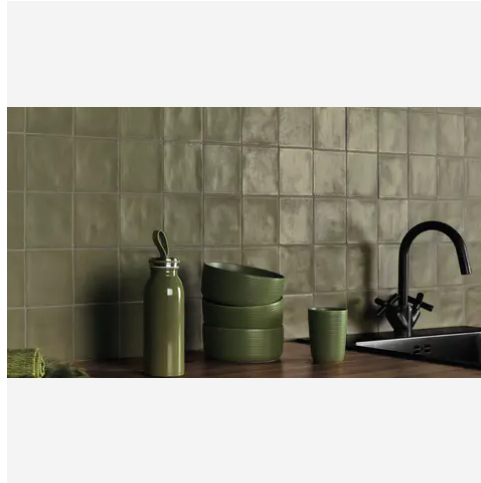

## PRODUCT GALLERY

---

The Revival Series by Stone Products Unlimited not only captivates with its commitment to Spanish tile craftsmanship but also dazzles with a stunning array of natural earth-tone colors. From the soothing elegance of off-white to the warmth of cotto, and the depth of hues like olive green and marsala, the color palette is a celebration of the beauty found in nature. Each tile in the series reflects the richness and diversity of the earth, bringing a touch of the outdoors into interior spaces. These natural tones not only evoke a sense of warmth and tranquility but also allow for versatile and timeless design choices, making the Revival Series a testament to the enduring allure of earth-inspired colors in tile aesthetics. Transform your spaces with the Revival Series, where the timeless beauty of natural earth tones meets the craftsmanship of Spanish tile artistry.