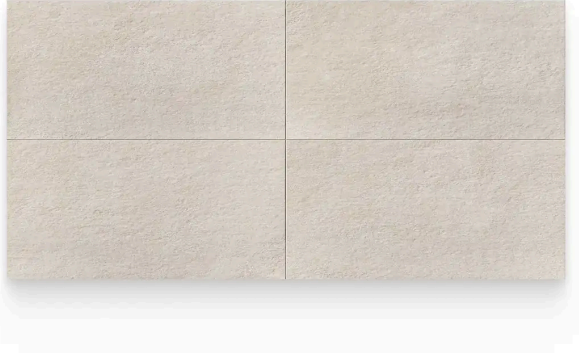

Paver 24 x 48 Indiana Buff Matte Rectangle Paver

Paver 24x48 Indiana Buff Matte Rectangle Paver

SKU
SPUI-903437

COLOR OPTIONS

Indiana
Grey

**Indiana
Buff**

SHAPE / SIZE

PRODUCT INFORMATION

Material Porcelain	Shape Rectangle
Chip/Tile Size 24 x 48	Finish Matte
Color Indiana Buff	Sq Ft Per Piece N/A
Glazed Yes	Tile Thickness 20 mm
Shade Variation V3	Texture Variation N/A
Size Variation N/A	Pits & Chips Variation N/A