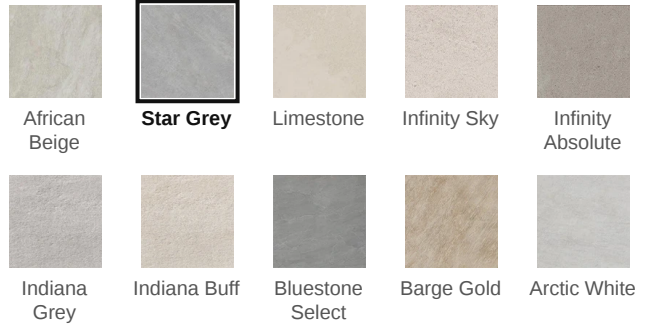

Paver 24 x 24 Star Grey Matte Square Paver

Paver 24x24 Star Grey Matte Square Paver

SKU
SPUI-902372

COLOR OPTIONS

SHAPE / SIZE

PRODUCT INFORMATION

Material Porcelain	Shape Square
Chip/Tile Size 24 x 24	Finish Matte
Color Star Grey	Sq Ft Per Piece N/A
Glazed Yes	Tile Thickness 20 mm
Shade Variation V3	Texture Variation N/A
Size Variation N/A	Pits & Chips Variation N/A