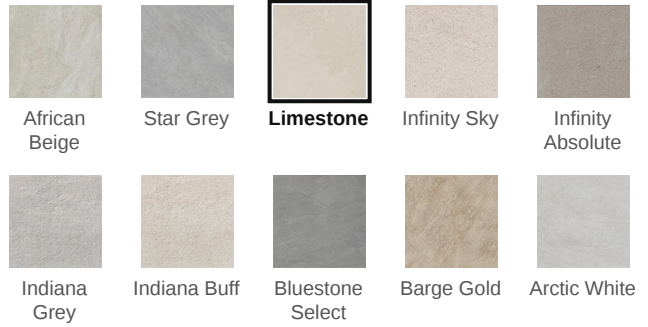

Paver 24 x 24 Limestone Matte Square Paver

Paver 24x24 Limestone Matte Square Paver

SKU
SPUI-902373

COLOR OPTIONS

SHAPE / SIZE

PRODUCT INFORMATION

Material Porcelain	Shape Square
Chip/Tile Size 24 x 24	Finish Matte
Color Limestone	Sq Ft Per Piece N/A
Glazed Yes	Tile Thickness 20 mm
Shade Variation V3	Texture Variation N/A
Size Variation N/A	Pits & Chips Variation N/A