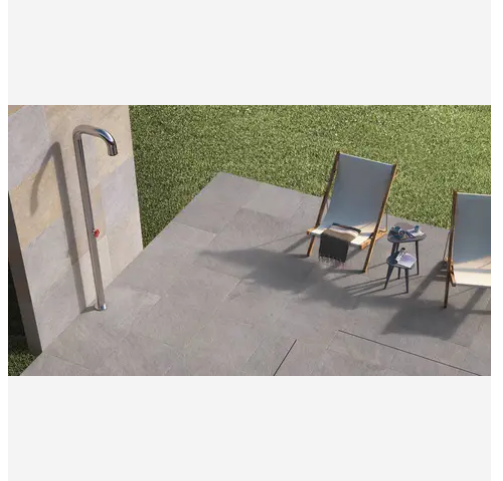

PRODUCT GALLERY

Paver 24x24 Limestone Matte Square Paver