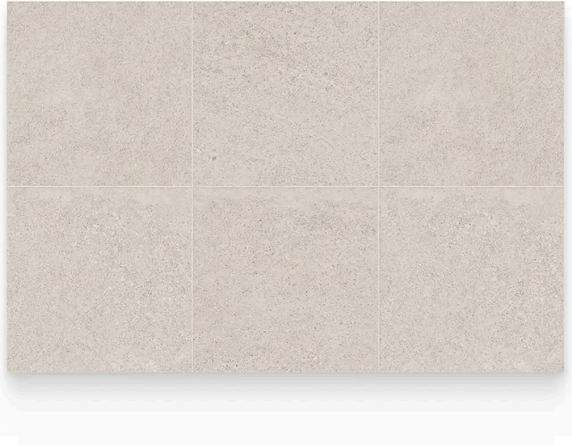

Paver 24 x 24 Infinity Sky Matte Square Paver

Paver 24x24 Infinity Sky Matte Square Paver

SKU

SPUI-900953

COLOR OPTIONS

African Beige

Star Grey

Limestone

Infinity Sky

Infinity Absolute

Indiana Grey

Indiana Buff

Bluestone Select

Barge Gold

Arctic White

SHAPE / SIZE

24 x 24 Square

24 x 48 Rectangle

PRODUCT INFORMATION

| | |
|---------------------------|-------------------------------|
| Material Porcelain | Shape Square |
| Chip/Tile Size 24 x 24 | Finish Matte |
| Color Infinity Sky | Sq Ft Per Piece N/A |
| Glazed Yes | Tile Thickness 20 mm |
| Shade Variation V3 | Texture Variation N/A |
| Size Variation N/A | Pits & Chips Variation N/A |