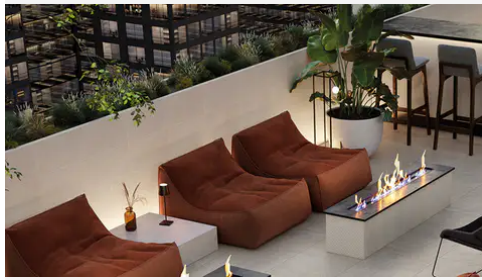

PRODUCT GALLERY

Paver 24x24 Infinity Sky Matte Square Paver