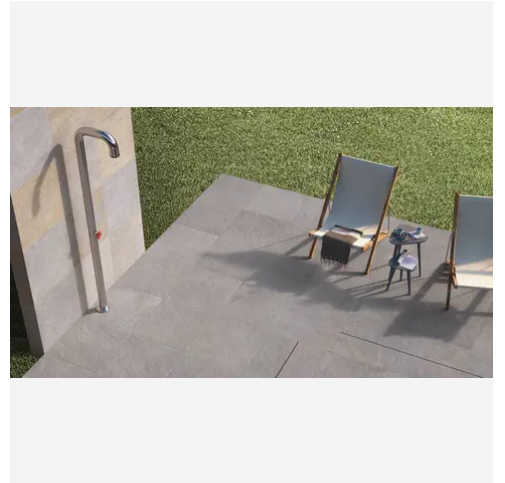

PRODUCT GALLERY

Paver 24x24 Infinity Sky Matte Square Paver