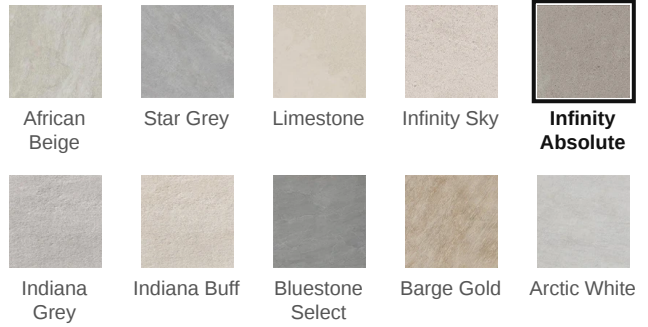

Paver 24 x 24 Infinity Absolute Matte Square Paver

Paver 24x24 Infinity Absolute Matte Square Paver

SKU
SPUI-900955

COLOR OPTIONS

SHAPE / SIZE

PRODUCT INFORMATION

Material Porcelain	Shape Square
Chip/Tile Size 24 x 24	Finish Matte
Color Infinity Absolute	Sq Ft Per Piece N/A
Glazed Yes	Tile Thickness 20 mm
Shade Variation V3	Texture Variation N/A
Size Variation N/A	Pits & Chips Variation N/A