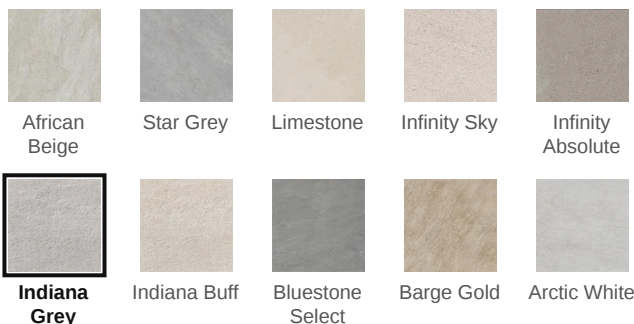

# Paver 24 x 24 Indiana Grey Matte Square Paver

Paver 24x24 Indiana Grey Matte Square Paver

SKU  
SPUI-903442

### COLOR OPTIONS

### PRODUCT INFORMATION

Material Porcelain	Shape Square
Chip/Tile Size 24 x 24	Finish Matte
Color Indiana Grey	Sq Ft Per Piece N/A
Glazed Yes	Tile Thickness 20 mm
Shade Variation V3	Texture Variation N/A
Size Variation N/A	Pits & Chips Variation N/A