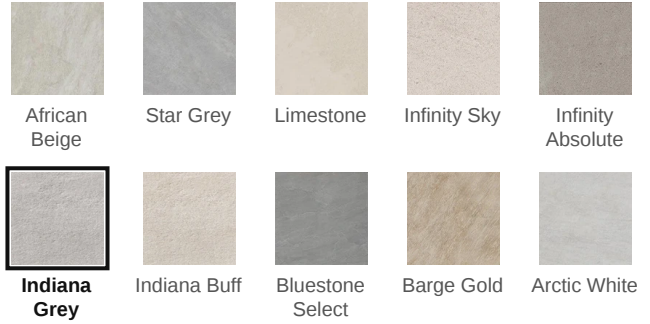

# Paver 24 x 24 Indiana Grey Matte Square Paver

Paver 24x24 Indiana Grey Matte Square Paver

SKU  
SPUI-903442

COLOR OPTIONS

SHAPE / SIZE

PRODUCT INFORMATION

Material Porcelain	Shape Square
Chip/Tile Size 24 x 24	Finish Matte
Color Indiana Grey	Sq Ft Per Piece N/A
Glazed Yes	Tile Thickness 20 mm
Shade Variation V3	Texture Variation N/A
Size Variation N/A	Pits & Chips Variation N/A