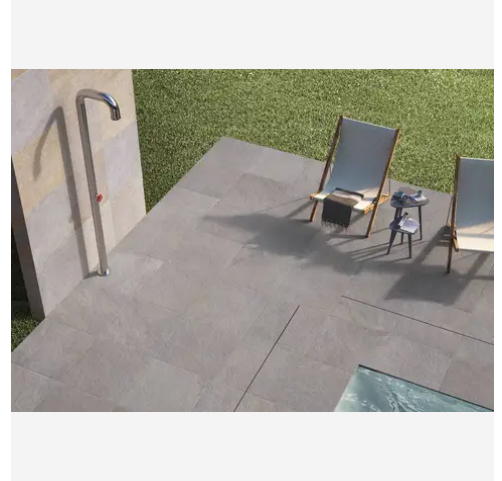

PRODUCT GALLERY

Paver 24x24 Bluestone Select Matte Square Paver