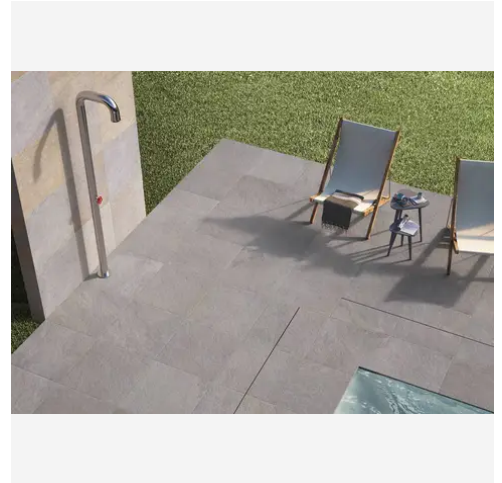

PRODUCT GALLERY

Paver 24x24 Bluestone Select Matte Square Paver