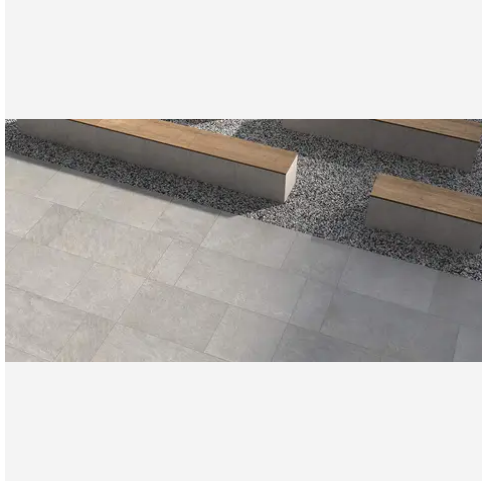

PRODUCT GALLERY

Paver 24x24 Bluestone Select Matte Square Paver