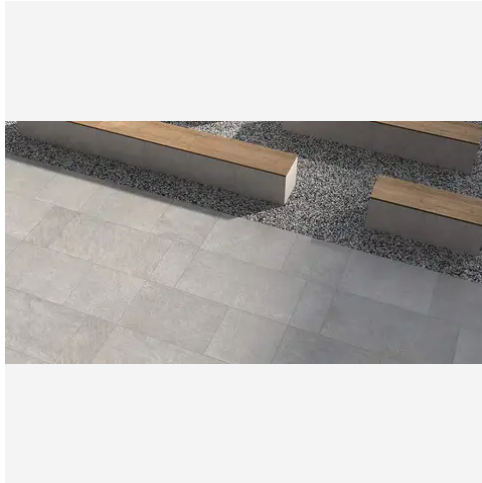

PRODUCT GALLERY

Paver 24x24 Bluestone Select Matte Square Paver