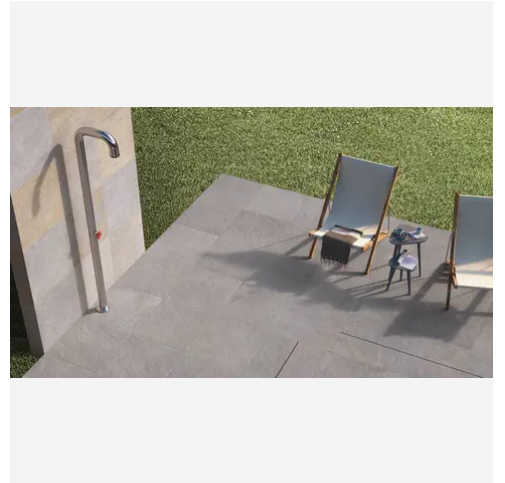

PRODUCT GALLERY

Paver 24x24 Barge Gold Matte Square Paver