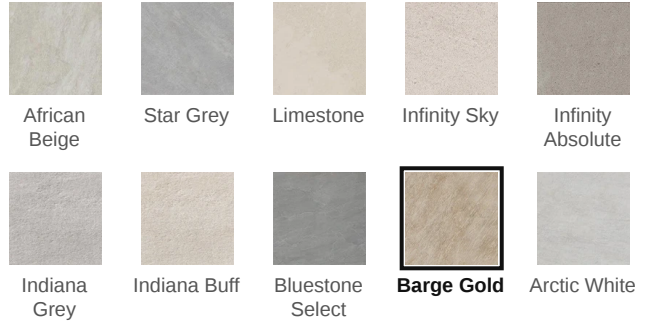

Paver 24 x 24 Barge Gold Matte Square Paver

Paver 24x24 Barge Gold Matte Square Paver

SKU
SPUI-901835

COLOR OPTIONS

SHAPE / SIZE

PRODUCT INFORMATION

Material Porcelain	Shape Square
Chip/Tile Size 24 x 24	Finish Matte
Color Barge Gold	Sq Ft Per Piece N/A
Glazed Yes	Tile Thickness 20 mm
Shade Variation V3	Texture Variation N/A
Size Variation N/A	Pits & Chips Variation N/A