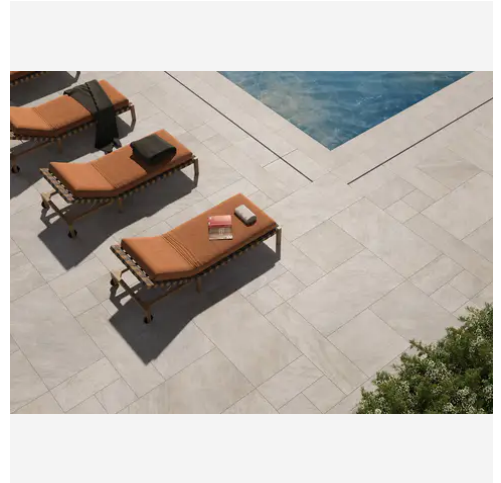

PRODUCT GALLERY

Paver 24x24 Arctic White Matte Square Paver