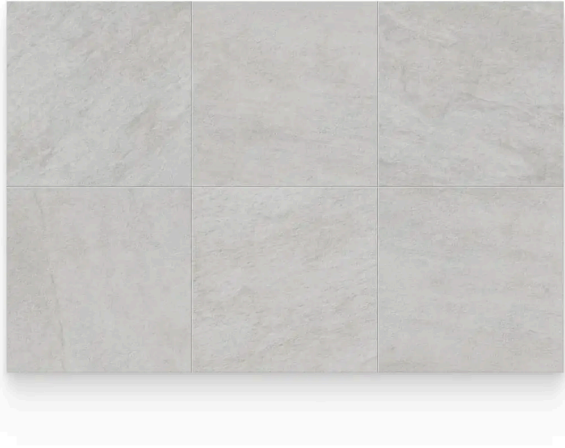

# Paver 24 x 24 Arctic White Matte Square Paver

Paver 24x24 Arctic White Matte Square Paver

SKU  
SPUI-902371

COLOR OPTIONS

SHAPE / SIZE

PRODUCT INFORMATION

Material Porcelain	Shape Square
Chip/Tile Size 24 x 24	Finish Matte
Color Arctic White	Sq Ft Per Piece N/A
Glazed Yes	Tile Thickness 20 mm
Shade Variation V3	Texture Variation N/A
Size Variation N/A	Pits & Chips Variation N/A