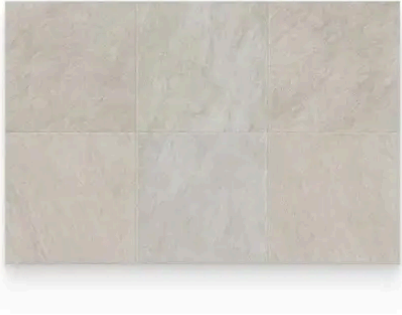

Paver 24 x 24 African Beige Matte Square Paver

Paver 24x24 African Beige Matte Square Paver

SKU
SPUI-901834

COLOR OPTIONS

African Beige

Star Grey

Limestone

Infinity Sky

24 x 48 Rectangle

PRODUCT INFORMATION

Material Porcelain	Shape Square
Chip/Tile Size 24 x 24	Finish Matte
Color African Beige	Sq Ft Per Piece N/A
Glazed Yes	Tile Thickness 20 mm
Shade Variation V3	Texture Variation N/A
Size Variation N/A	Pits & Chips Variation N/A

PRODUCT GALLERY

Paver 24x24 African Beige Matte Square Paver