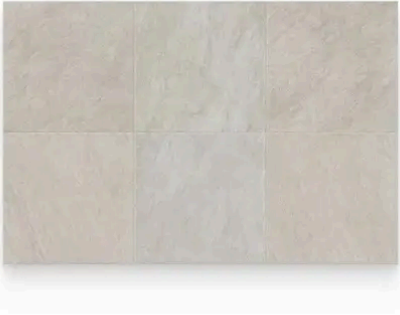

Paver 24 x 24 African Beige Matte Square Paver

Paver 24x24 African Beige Matte Square Paver

SKU
SPUI-901834

COLOR OPTIONS

African Beige

Star Grey

Limestone

Infinity Sky

24 x 48 Rectangle

PRODUCT INFORMATION

Material Porcelain	Shape Square
Chip/Tile Size 24 x 24	Finish Matte
Color African Beige	Sq Ft Per Piece N/A
Glazed Yes	Tile Thickness 20 mm
Shade Variation V3	Texture Variation N/A
Size Variation N/A	Pits & Chips Variation N/A

PRODUCT GALLERY

Paver 24x24 African Beige Matte Square Paver