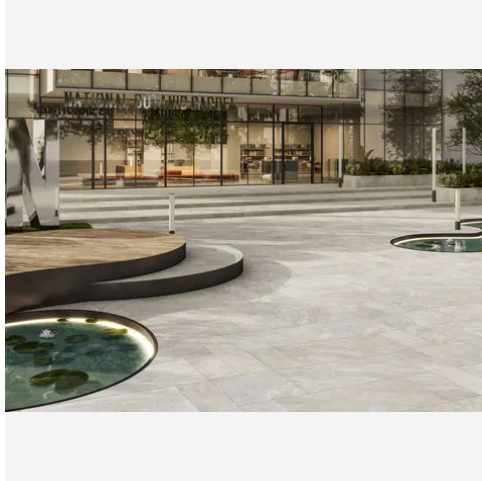

PRODUCT GALLERY

Paver 24x24 African Beige Matte Square Paver