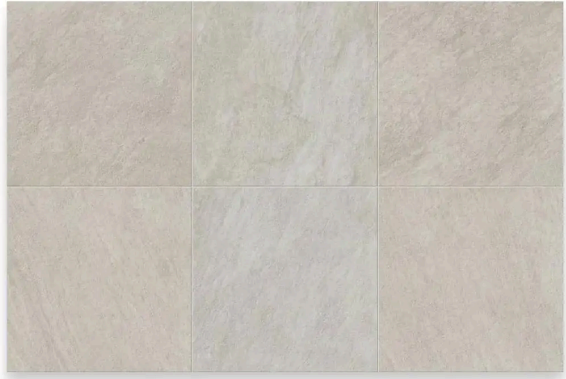

Paver 24 x 24 African Beige Matte Square Paver

Paver 24x24 African Beige Matte Square Paver

SKU
SPUI-901834

COLOR OPTIONS

African Beige

Star Grey

Limestone

Infinity Sky

Infinity Absolute

Indiana Grey

Indiana Buff

Bluestone Select

Barge Gold

Arctic White

SHAPE / SIZE

24 x 24 Square

24 x 48 Rectangle

PRODUCT INFORMATION

Material Porcelain	Shape Square
Chip/Tile Size 24 x 24	Finish Matte
Color African Beige	Sq Ft Per Piece N/A
Glazed Yes	Tile Thickness 20 mm
Shade Variation V3	Texture Variation N/A
Size Variation N/A	Pits & Chips Variation N/A