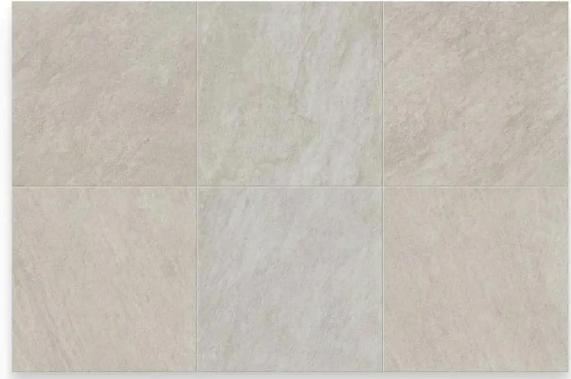

Paver 24 x 24 African Beige Matte Square Paver

Paver 24x24 African Beige Matte Square Paver

SKU
SPUI-901834

COLOR OPTIONS

African Beige

Star Grey

Limestone

Infinity Sky

Infinity Absolute

Indiana Grey

Indiana Buff

Bluestone Select

Barge Gold

Arctic White

SHAPE / SIZE

24 x 24 Square

24 x 48 Rectangle

PRODUCT INFORMATION

Material Porcelain	Shape Square
Chip/Tile Size 24 x 24	Finish Matte
Color African Beige	Sq Ft Per Piece N/A
Glazed Yes	Tile Thickness 20 mm
Shade Variation V3	Texture Variation N/A
Size Variation N/A	Pits & Chips Variation N/A