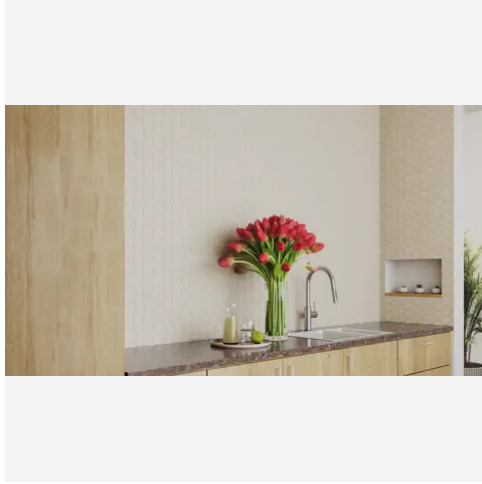

PRODUCT GALLERY

Mugi draws from the quiet landscape of wheat fields and dried grasses, translating their warmth into surface texture rather than color. Each tile captures a tactile calm that feels grounded yet contemporary, forming a cohesive system of formats designed for curated proportion. From the fine 0.5x4 stacked mosaic to the 2.5x9 rectangle, and the 2x2 square, every piece interacts with light and grout to define subtle structure across interior walls, kitchen backsplashes, and exterior settings. The round 2.75x2.75 architectural tile anchors the collection, where negative space becomes an intentional part of the composition. Finished in a resilient matte glaze suitable for floors, facades, and pool applications, Mugi invites designers to let form and material lead the visual dialogue.