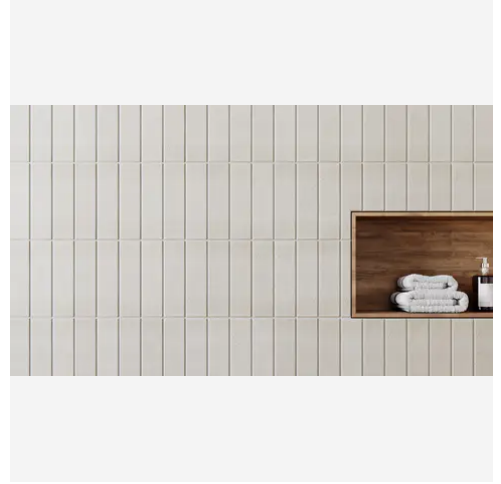

SHAPE / SIZE

0.5 x 4 Stacked

0.63 x 6 Trim

2 x 2 Square

2.5 x 9 Rectangle

2.75 x 2.75 Round

PRODUCT INFORMATION

Material Porcelain	Shape Trim
Chip/Tile Size 0.63 x 6	Finish Matte
Color Kuki	Sq Ft Per Piece N/A
Glazed Yes	Tile Thickness 9 mm
Shade Variation V2	Texture Variation T3
Size Variation S2	Pits & Chips Variation PC1

PRODUCT GALLERY

Mugi draws from the quiet landscape of wheat fields and dried grasses, translating their warmth into surface texture rather than color. Each tile captures a tactile calm that feels grounded yet contemporary, forming a cohesive system of formats designed for curated proportion. From the fine 0.5x4 stacked mosaic to the 2.5x9 rectangle, and the 2x2 square, every piece interacts with light and grout to define subtle structure across interior walls, kitchen backsplashes, and exterior settings. The round 2.75x2.75 architectural tile anchors the collection, where negative space becomes an intentional part of the composition. Finished in a resilient matte glaze suitable for floors, facades, and pool applications, Mugi invites designers to let form and material lead the visual dialogue.