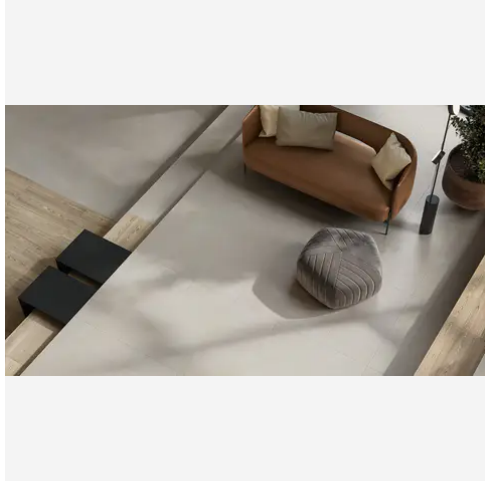

PRODUCT GALLERY

Masterplan 24x48 White Avenue Matte Rectangle Tile