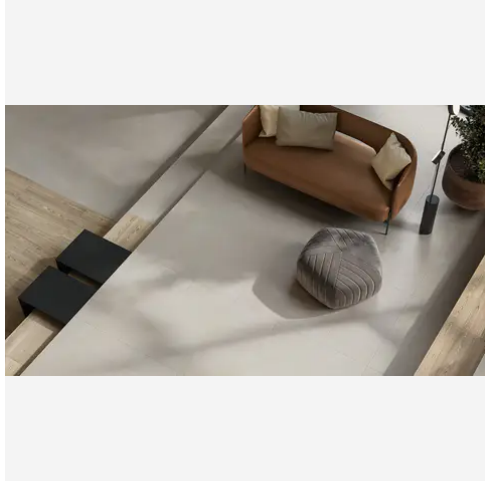

PRODUCT GALLERY

Masterplan 24x48 Precious Ivory Matte Rectangle Tile