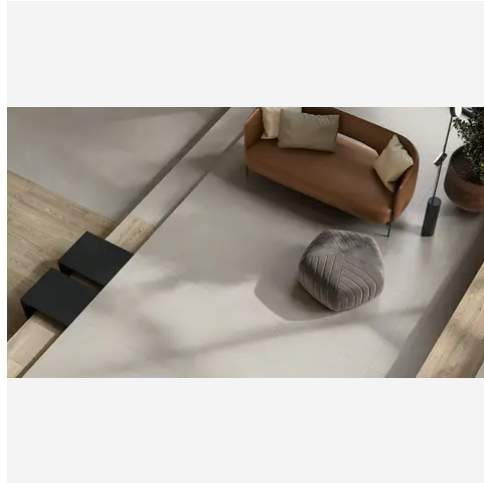

PRODUCT GALLERY

Masterplan 24x48 Ash Matte Rectangle Tile