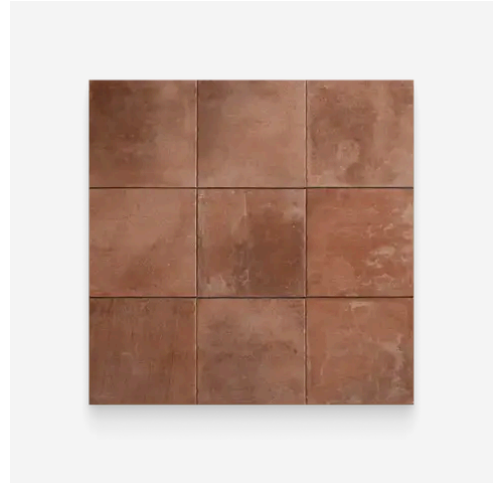

Malaga 9 x 9 North Matte Square Tile

Malaga meets the call for terracotta warmth through matte porcelain formats that perform across demanding sites, freeing designers from clay's upkeep limits. North, East, and Downtown shades capture natural clay variation in 11x13 hexagons, 9x9 squares, and 14x14 field tiles, blending earth tones with consistent durability for interior walls, exterior surfaces, indoor and outdoor floors, and pool edges. This range equips kitchen backsplashes, patios, or shower surrounds with authentic character that stands up to real conditions.

SKU
SPUI-904490

COLOR OPTIONS

East

North

Downtown

SHAPE / SIZE

9 x 9 Square

11 x 13 Hexagon

PRODUCT GALLERY

Malaga meets the call for terracotta warmth through matte porcelain formats that perform across demanding sites, freeing designers from clay's upkeep limits. North, East, and Downtown shades capture natural clay variation in 11x13 hexagons, 9x9 squares, and 14x14 field tiles, blending earth tones with consistent durability for interior walls, exterior surfaces, indoor and outdoor floors, and pool edges. This range equips kitchen backsplashes, patios, or shower surrounds with authentic character that stands up to real conditions.