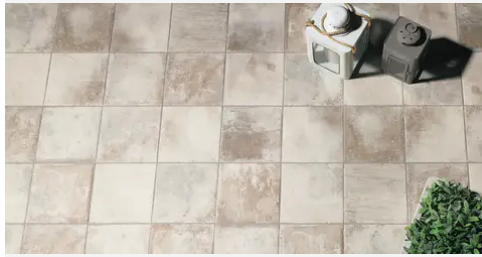

Malaga 9 x 9 Downtown Matte Square Tile

Malaga meets the call for terracotta warmth through matte porcelain formats that perform across demanding sites, freeing designers from clay's upkeep limits. North, East, and Downtown shades capture natural clay variation in 11x13 hexagons, 9x9 squares, and 14x14 field tiles, blending earth tones with consistent durability for interior walls, exterior surfaces, indoor and outdoor floors, and pool edges. This range equips kitchen backsplashes, patios, or shower surrounds with authentic character that stands up to real conditions.

PRODUCT GALLERY

Malaga meets the call for terracotta warmth through matte porcelain formats that perform across demanding sites, freeing designers from clay's upkeep limits. North, East, and Downtown shades capture natural clay variation in 11x13 hexagons, 9x9 squares, and 14x14 field tiles, blending earth tones with consistent durability for interior walls, exterior surfaces, indoor and outdoor floors, and pool edges. This range equips kitchen backsplashes, patios, or shower surrounds with authentic character that stands up to real conditions.