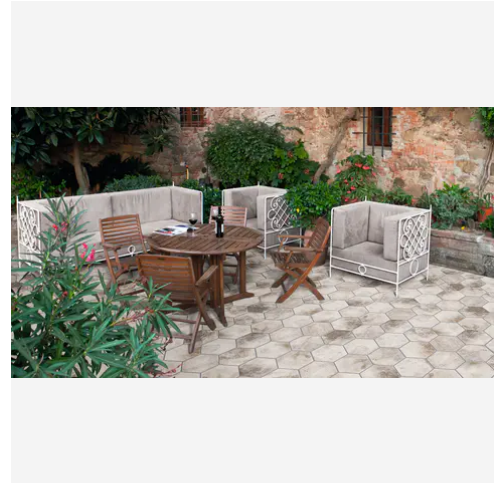

## PRODUCT GALLERY

---

Malaga meets the call for terracotta warmth through matte porcelain formats that perform across demanding sites, freeing designers from clay's upkeep limits. North, East, and Downtown shades capture natural clay variation in 11x13 hexagons, 9x9 squares, and 14x14 field tiles, blending earth tones with consistent durability for interior walls, exterior surfaces, indoor and outdoor floors, and pool edges. This range equips kitchen backsplashes, patios, or shower surrounds with authentic character that stands up to real conditions.