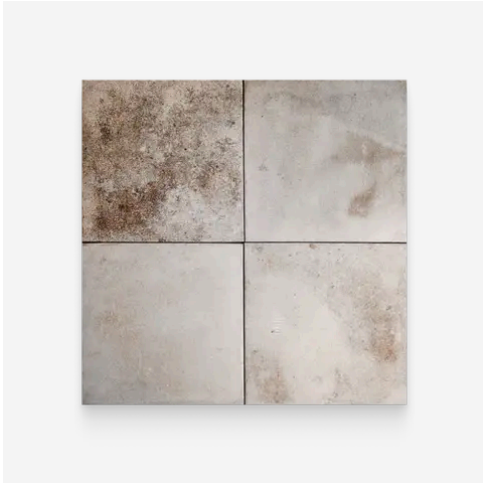

Yes

Pool

Yes

PRODUCT GALLERY

Malaga meets the call for terracotta warmth through matte porcelain formats that perform across demanding sites, freeing designers from clay's upkeep limits. North, East, and Downtown shades capture natural clay variation in 11x13 hexagons, 9x9 squares, and 14x14 field tiles, blending earth tones with consistent durability for interior walls, exterior surfaces, indoor and outdoor floors, and pool edges. This range equips kitchen backsplashes, patios, or shower surrounds with authentic character that stands up to real conditions.