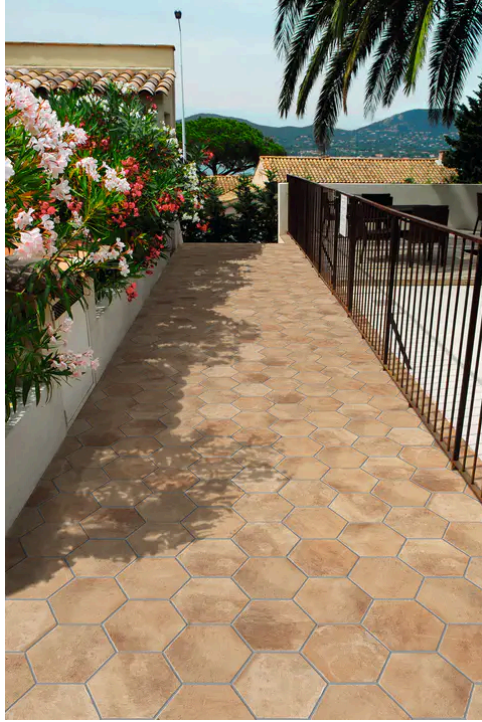

Malaga 11 x 13 East Matte Hexagon Tile

Malaga meets the call for terracotta warmth through matte porcelain formats that perform across demanding sites, freeing designers from clay's upkeep limits. North, East, and Downtown shades capture natural clay variation in 11x13 hexagons, 9x9 squares, and 14x14 field tiles, blending earth tones with consistent durability for interior walls, exterior surfaces, indoor and outdoor floors, and pool edges. This range equips kitchen backsplashes, patios, or shower surrounds with authentic character that stands up to real conditions.

PRODUCT GALLERY

Malaga meets the call for terracotta warmth through matte porcelain formats that perform across demanding sites, freeing designers from clay's upkeep limits. North, East, and Downtown shades capture natural clay variation in 11x13 hexagons, 9x9 squares, and 14x14 field tiles, blending earth tones with consistent durability for interior walls, exterior surfaces, indoor and outdoor floors, and pool edges. This range equips kitchen backsplashes, patios, or shower surrounds with authentic character that stands up to real conditions.