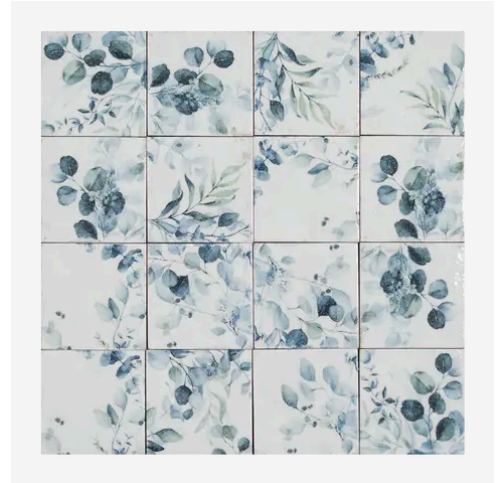

## PRODUCT GALLERY

---

Maiolica captures the nostalgia of reclaimed vintage tile by introducing a bold floral narrative that brings the outdoors inside. We selected this design to challenge the idea that pattern is intimidating by offering a visual that feels as inviting and natural as fresh flowers. While the glossy surface features a delicate crackle and intentionally weathered edges to evoke historical character, the construction relies on advanced printing technology. This ensures the 6x6 square remains accessible and durable enough for interior floors and pool linings without sacrificing its authentic charm.