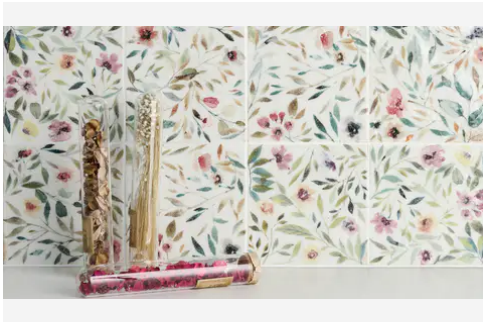

## PRODUCT GALLERY

---

Maiolica captures the nostalgia of reclaimed vintage tile by introducing a bold floral narrative that brings the outdoors inside. We selected this design to challenge the idea that pattern is intimidating by offering a visual that feels as inviting and natural as fresh flowers. While the glossy surface features a delicate crackle and intentionally weathered edges to evoke historical character, the construction relies on advanced printing technology. This ensures the 6x6 square remains accessible and durable enough for interior floors and pool linings without sacrificing its authentic charm.