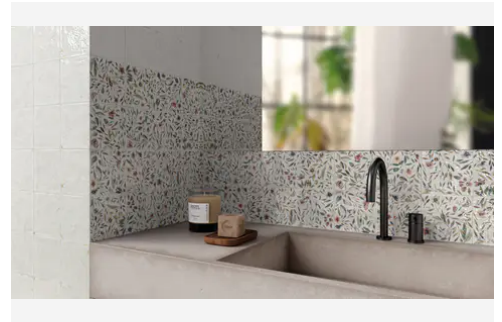

## PRODUCT GALLERY

---

Maiolica captures the nostalgia of reclaimed vintage tile by introducing a bold floral narrative that brings the outdoors inside. We selected this design to challenge the idea that pattern is intimidating by offering a visual that feels as inviting and natural as fresh flowers. While the glossy surface features a delicate crackle and intentionally weathered edges to evoke historical character, the construction relies on advanced printing technology. This ensures the 6x6 square remains accessible and durable enough for interior floors and pool linings without sacrificing its authentic charm.