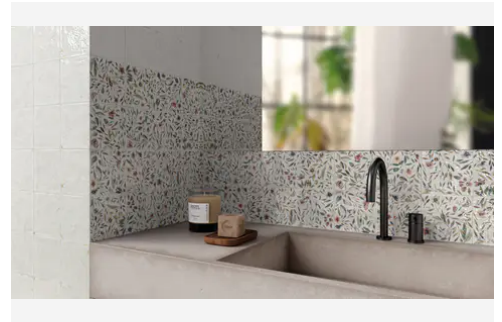

Maiolica 6 x 6 Plain Glossy Square Tile

Maiolica 6x6 Plain Glossy Square Tile

SKU
SPUI-904578

COLOR OPTIONS

Garden

Plain

Woods

SHAPE / SIZE

PRODUCT GALLERY

Maiolica captures the nostalgia of reclaimed vintage tile by introducing a bold floral narrative that brings the outdoors inside. We selected this design to challenge the idea that pattern is intimidating by offering a visual that feels as inviting and natural as fresh flowers. While the glossy surface features a delicate crackle and intentionally weathered edges to evoke historical character, the construction relies on advanced printing technology. This ensures the 6x6 square remains accessible and durable enough for interior floors and pool linings without sacrificing its authentic charm.