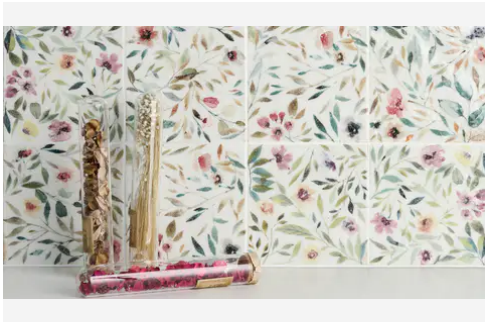

Maiolica 6 x 6 Plain Glossy Square Tile

Maiolica 6x6 Plain Glossy Square Tile

SKU
SPUI-904578

COLOR OPTIONS

Garden

Plain

Woods

SHAPE / SIZE

PRODUCT GALLERY

Maiolica captures the nostalgia of reclaimed vintage tile by introducing a bold floral narrative that brings the outdoors inside. We selected this design to challenge the idea that pattern is intimidating by offering a visual that feels as inviting and natural as fresh flowers. While the glossy surface features a delicate crackle and intentionally weathered edges to evoke historical character, the construction relies on advanced printing technology. This ensures the 6x6 square remains accessible and durable enough for interior floors and pool linings without sacrificing its authentic charm.