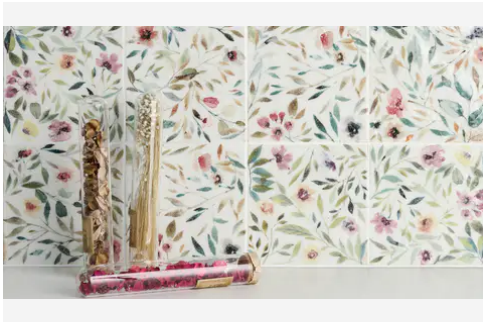

PRODUCT GALLERY

Maiolica captures the nostalgia of reclaimed vintage tile by introducing a bold floral narrative that brings the outdoors inside. We selected this design to challenge the idea that pattern is intimidating by offering a visual that feels as inviting and natural as fresh flowers. While the glossy surface features a delicate crackle and intentionally weathered edges to evoke historical character, the construction relies on advanced printing technology. This ensures the 6x6 square remains accessible and durable enough for interior floors and pool linings without sacrificing its authentic charm.