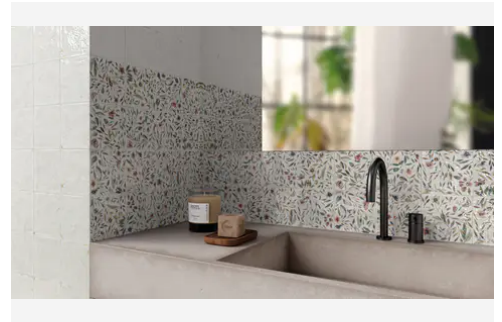

PRODUCT GALLERY

Maiolica captures the nostalgia of reclaimed vintage tile by introducing a bold floral narrative that brings the outdoors inside. We selected this design to challenge the idea that pattern is intimidating by offering a visual that feels as inviting and natural as fresh flowers. While the glossy surface features a delicate crackle and intentionally weathered edges to evoke historical character, the construction relies on advanced printing technology. This ensures the 6x6 square remains accessible and durable enough for interior floors and pool linings without sacrificing its authentic charm.