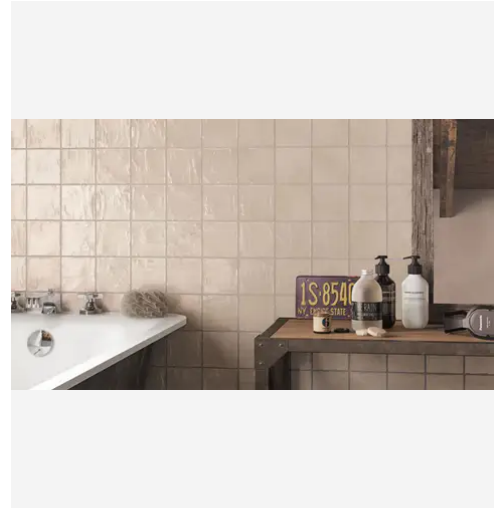

## PRODUCT GALLERY

---

Infuse your interior with the unique charm of the Magma series, available in six colors and sizes of 2.5x8 and 4x4, along with a bullnose trim for a flawless finish. Ideal for indoor wall applications, these ceramic tiles exhibit a neutral palette with medium variation in finish and texture, embodying the essence of Zellige and handmade craftsmanship. The Magma series stands out with its beautiful iridescent finish, adding character to backsplashes and bathrooms alike with its captivating visual appeal.