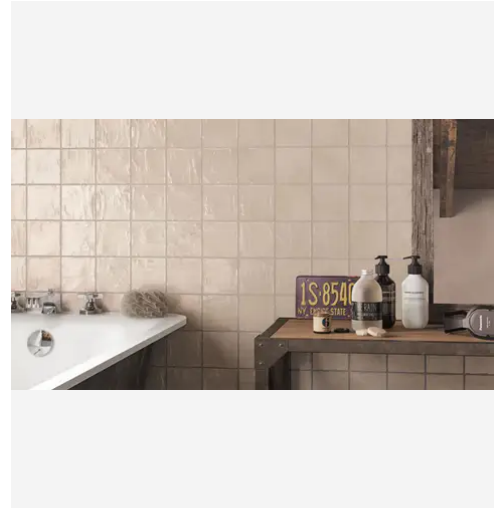

Magma 4 x 4 Cream Glossy Square Tile

Magma 4x4 Cream Glossy Square Tile

SKU
CER-MAGCRE-44-G

COLOR OPTIONS

Cream

White

SHAPE / SIZE

1 x 8 Bullnose

PRODUCT GALLERY

Infuse your interior with the unique charm of the Magma series, available in six colors and sizes of 2.5x8 and 4x4, along with a bullnose trim for a flawless finish. Ideal for indoor wall applications, these ceramic tiles exhibit a neutral palette with medium variation in finish and texture, embodying the essence of Zellige and handmade craftsmanship. The Magma series stands out with its beautiful iridescent finish, adding character to backsplashes and bathrooms alike with its captivating visual appeal.