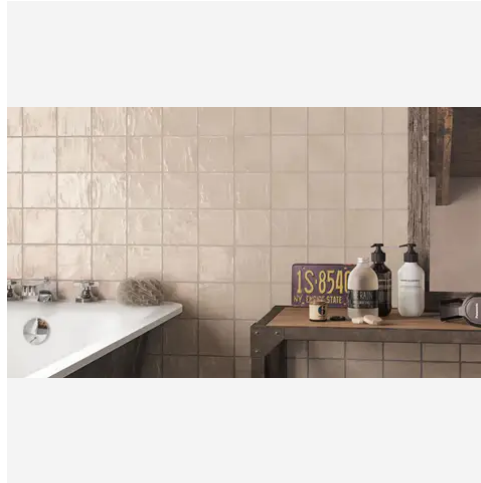

Magma 1 x 8 White Glossy Bullnose Trim

Magma 1x8 White Glossy Bullnose Trim

SKU
TRI-MAGWHI-BN

COLOR OPTIONS

White

Cream

SHAPE / SIZE

PRODUCT INFORMATION

PRODUCT GALLERY

Infuse your interior with the unique charm of the Magma series, available in six colors and sizes of 2.5x8 and 4x4, along with a bullnose trim for a flawless finish. Ideal for indoor wall applications, these ceramic tiles exhibit a neutral palette with medium variation in finish and texture, embodying the essence of Zellige and handmade craftsmanship. The Magma series stands out with its beautiful iridescent finish, adding character to backsplashes and bathrooms alike with its captivating visual appeal.