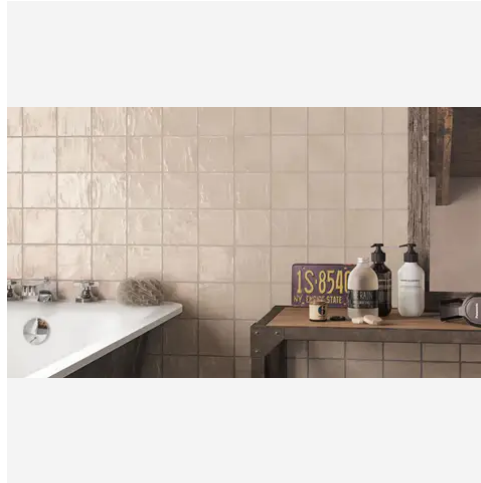

Magma 1 x 8 Cream Glossy Bullnose Trim

Magma 1x8 Cream Glossy Bullnose Trim

SKU
TRI-MAGCRE-BN

COLOR OPTIONS

White

Cream

SHAPE / SIZE

PRODUCT INFORMATION

PRODUCT GALLERY

Infuse your interior with the unique charm of the Magma series, available in six colors and sizes of 2.5x8 and 4x4, along with a bullnose trim for a flawless finish. Ideal for indoor wall applications, these ceramic tiles exhibit a neutral palette with medium variation in finish and texture, embodying the essence of Zellige and handmade craftsmanship. The Magma series stands out with its beautiful iridescent finish, adding character to backsplashes and bathrooms alike with its captivating visual appeal.