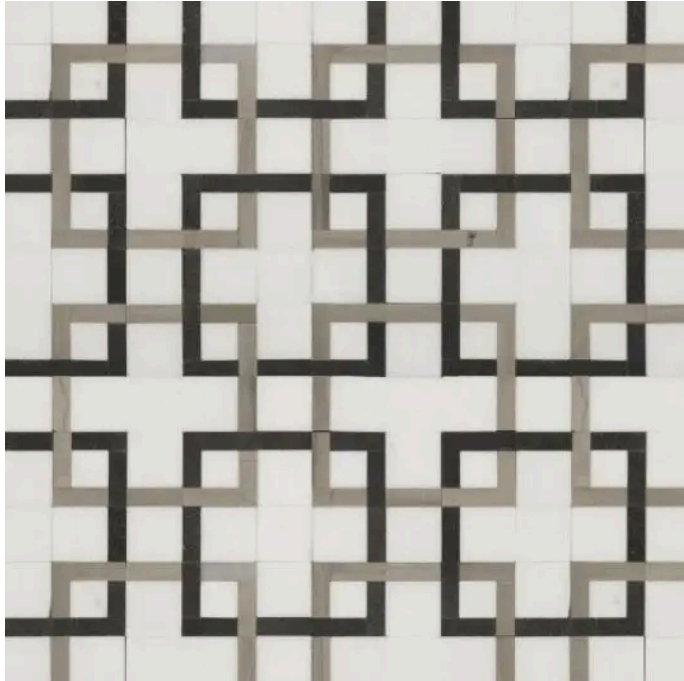

Luxe Thassos White Alcazar Polished Mosaic

Luxe Thassos White Alcazar Polished Mosaic

SKU

MOS-ALCTHAW-PAT-P

COLOR OPTIONS

**Thassos
White**

SHAPE / SIZE

PRODUCT INFORMATION

Material
Marble

Shape
Alcazar

Chip/Tile Size
11 x 11

Finish
Polished

Color
Thassos White

Sq Ft Per Piece
0.84

Glazed
N/A

Tile Thickness
10 mm

PRODUCT GALLERY

Indulge in the exquisite artistry of the Luxe Series. Featuring a curated collection of captivating marble mosaic patterns, this series elevates your space with timeless elegance. Crafted from radiant white marble, Luxe mosaics come in a polished or honed finish to suit your desired aesthetic. Explore a variety of intricate geometric and organic patterns, allowing you to create a statement backsplash, accent wall, or other decorative feature. Luxe mosaics offer endless design possibilities for discerning homeowners and design professionals.