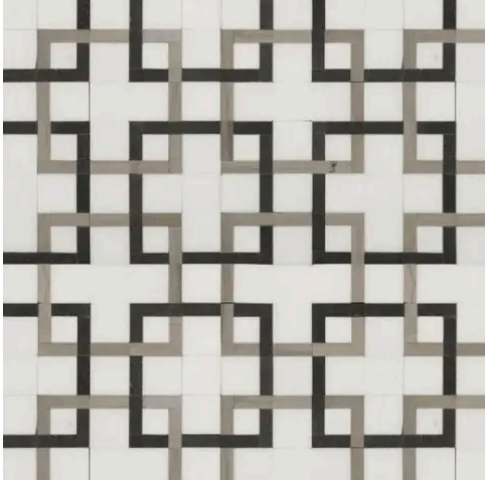

PRODUCT GALLERY

Indulge in the exquisite artistry of the Luxe Series. Featuring a curated collection of captivating marble mosaic patterns, this series elevates your space with timeless elegance. Crafted from radiant white marble, Luxe mosaics come in a polished or honed finish to suit your desired aesthetic. Explore a variety of intricate geometric and organic patterns, allowing you to create a statement backsplash, accent wall, or other decorative feature. Luxe mosaics offer endless design possibilities for discerning homeowners and design professionals.