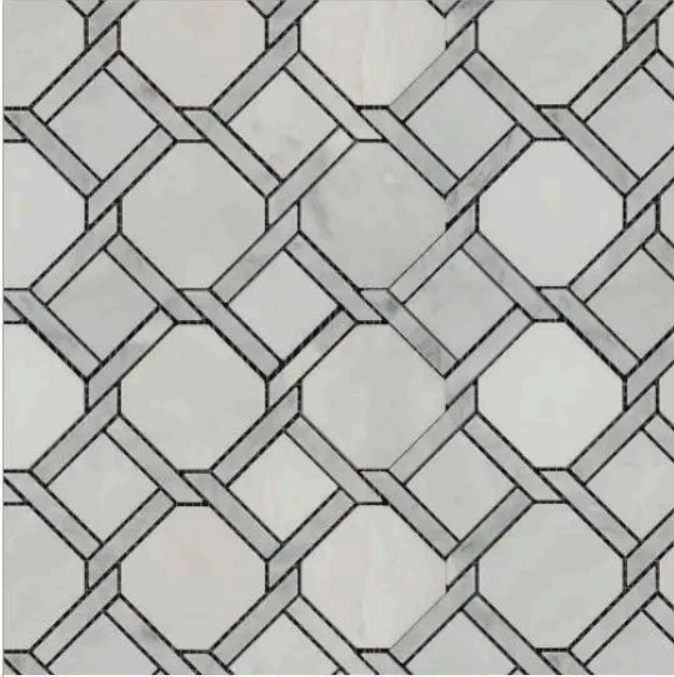

Luxe Tethered White Polished Mosaic

Luxe Tethered White Polished Mosaic

SKU

MOS-BIABEL-THEXC-P

COLOR OPTIONS

**Bianco
Bello**

SHAPE / SIZE

9.75 x 10.25
Cosmos

11 x 11 Alcazar

11.25 x 11.25
Tethered

11.25 x 11.75
Florentine

11.5 x 12 Infinity
Hexagon

11.5 x 12.1
Chevron

PRODUCT INFORMATION

Material
Marble

Shape
Tethered

Chip/Tile Size
11.25 x 11.25

Finish
Polished

Color
Bianco Bello

Sq Ft Per Piece
0.88

Glazed
N/A

Tile Thickness
10 mm

Shade Variation
V3

Texture Variation
N/A