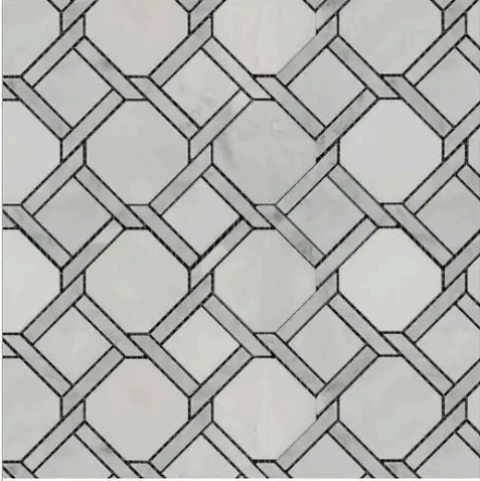

PRODUCT GALLERY

Indulge in the exquisite artistry of the Luxe Series. Featuring a curated collection of captivating marble mosaic patterns, this series elevates your space with timeless elegance. Crafted from radiant white marble, Luxe mosaics come in a polished or honed finish to suit your desired aesthetic. Explore a variety of intricate geometric and organic patterns, allowing you to create a statement backsplash, accent wall, or other decorative feature. Luxe mosaics offer endless design possibilities for discerning homeowners and design professionals.