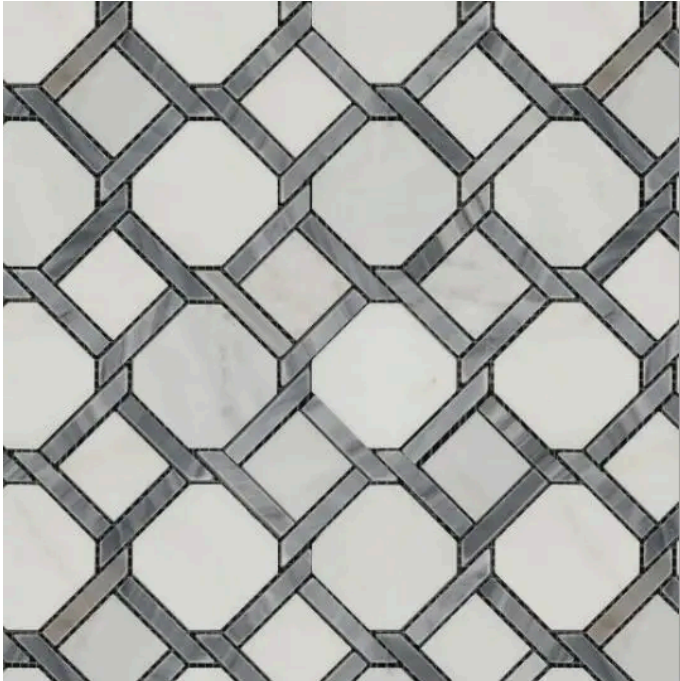

Luxe Tethered Blue Polished Mosaic

Luxe Tethered Blue Polished Mosaic

SKU

MOS-BIABEL-THEXB-P

COLOR OPTIONS

**Bianco
Bello**

SHAPE / SIZE

9.75 x 10.25
Cosmos

11 x 11 Alcazar

11.25 x 11.25
Tethered

11.25 x 11.75
Florentine

11.5 x 12 Infinity
Hexagon

11.5 x 12.1
Chevron

PRODUCT INFORMATION

Material
Marble

Shape
Tethered

Chip/Tile Size
11.25 x 11.25

Finish
Polished

Color
Bianco Bello

Sq Ft Per Piece
0.88

Glazed
N/A

Tile Thickness
10 mm

Shade Variation
V3

Texture Variation
N/A