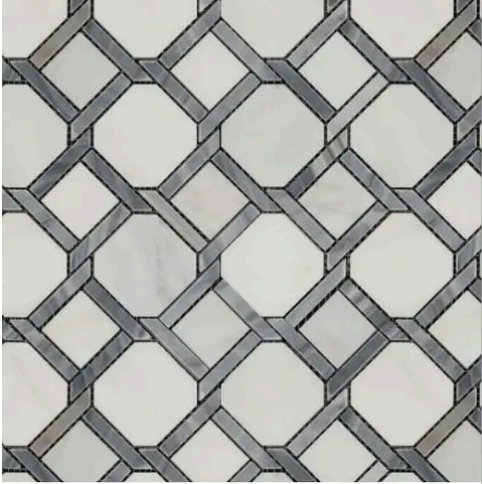

PRODUCT GALLERY

Indulge in the exquisite artistry of the Luxe Series. Featuring a curated collection of captivating marble mosaic patterns, this series elevates your space with timeless elegance. Crafted from radiant white marble, Luxe mosaics come in a polished or honed finish to suit your desired aesthetic. Explore a variety of intricate geometric and organic patterns, allowing you to create a statement backsplash, accent wall, or other decorative feature. Luxe mosaics offer endless design possibilities for discerning homeowners and design professionals.