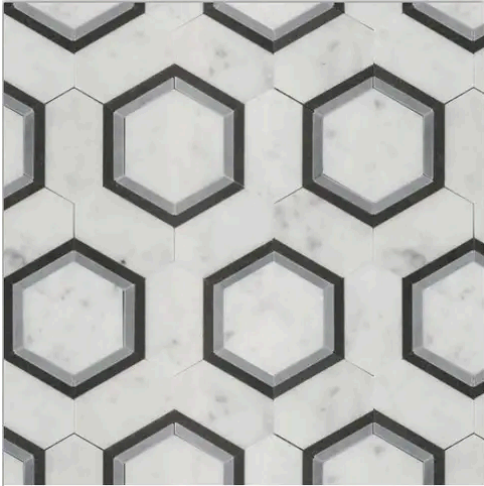

PRODUCT GALLERY

Indulge in the exquisite artistry of the Luxe Series. Featuring a curated collection of captivating marble mosaic patterns, this series elevates your space with timeless elegance. Crafted from radiant white marble, Luxe mosaics come in a polished or honed finish to suit your desired aesthetic. Explore a variety of intricate geometric and organic patterns, allowing you to create a statement backsplash, accent wall, or other decorative feature. Luxe mosaics offer endless design possibilities for discerning homeowners and design professionals.