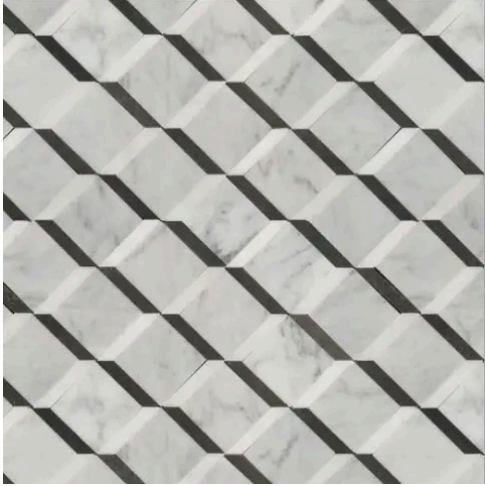

PRODUCT GALLERY

Indulge in the exquisite artistry of the Luxe Series. Featuring a curated collection of captivating marble mosaic patterns, this series elevates your space with timeless elegance. Crafted from radiant white marble, Luxe mosaics come in a polished or honed finish to suit your desired aesthetic. Explore a variety of intricate geometric and organic patterns, allowing you to create a statement backsplash, accent wall, or other decorative feature. Luxe mosaics offer endless design possibilities for discerning homeowners and design professionals.