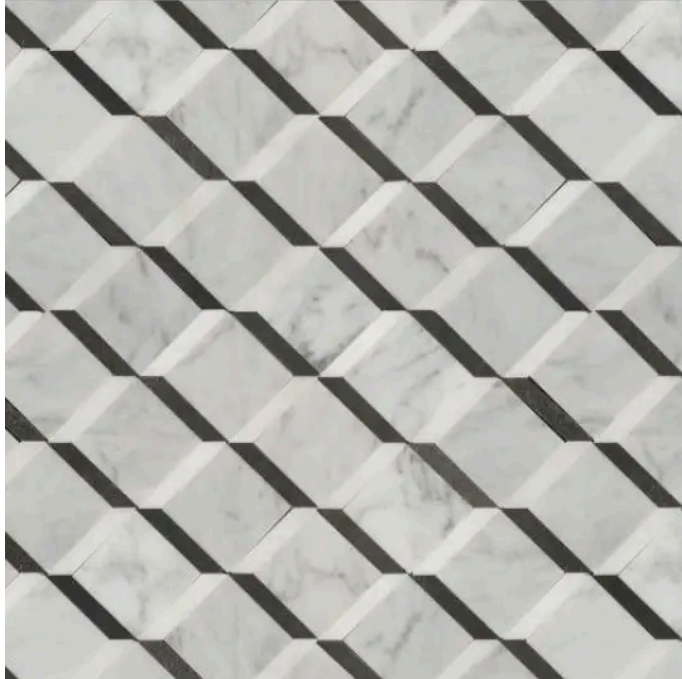

Luxe Florentine Black Polished Mosaic

Luxe Florentine Black Polished Mosaic

SKU

MOS-FLOCAR-BAS-P

COLOR OPTIONS

**Carrara
White**

SHAPE / SIZE

9.75 x 10.25
Cosmos

11 x 11 Alcazar

11.25 x 11.25
Tethered

11.25 x 11.75
Florentine

11.5 x 12 Infinity
Hexagon

11.5 x 12.1
Chevron

PRODUCT INFORMATION

Material
Marble

Shape
Florentine

PRODUCT GALLERY

Indulge in the exquisite artistry of the Luxe Series. Featuring a curated collection of captivating marble mosaic patterns, this series elevates your space with timeless elegance. Crafted from radiant white marble, Luxe mosaics come in a polished or honed finish to suit your desired aesthetic. Explore a variety of intricate geometric and organic patterns, allowing you to create a statement backsplash, accent wall, or other decorative feature. Luxe mosaics offer endless design possibilities for discerning homeowners and design professionals.