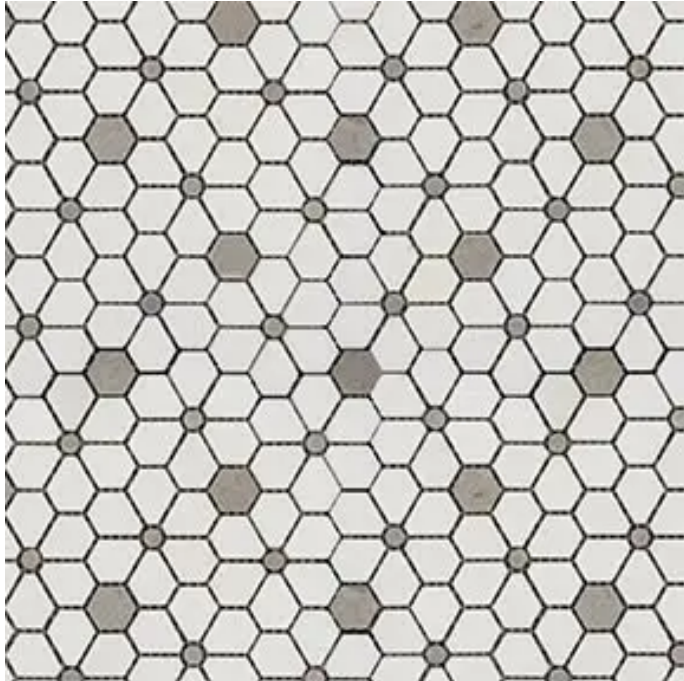

Luxe Cosmos Grey Polished Mosaic

Luxe Cosmos Grey Polished Mosaic

SKU
MOS-COSTHA-PAL-P

COLOR OPTIONS

**Thassos
White**

SHAPE / SIZE

9.75 x 10.25
Cosmos

11 x 11 Alcazar

11.25 x 11.25
Tethered

11.25 x 11.75
Florentine

11.5 x 12 Infinity
Hexagon

11.5 x 12.1
Chevron

PRODUCT INFORMATION

Material Marble	Shape Cosmos
Chip/Tile Size 9.75 x 10.25	Finish Polished
Color Thassos White	Sq Ft Per Piece 0.69
Glazed N/A	Tile Thickness 10 mm
Shade Variation V3	Texture Variation N/A
Size Variation N/A	Pits & Chips Variation N/A

PRODUCT GALLERY

Indulge in the exquisite artistry of the Luxe Series. Featuring a curated collection of captivating marble mosaic patterns, this series elevates your space with timeless elegance. Crafted from radiant white marble, Luxe mosaics come in a polished or honed finish to suit your desired aesthetic. Explore a variety of intricate geometric and organic patterns, allowing you to create a statement backsplash, accent wall, or other decorative feature. Luxe mosaics offer endless design possibilities for discerning homeowners and design professionals.