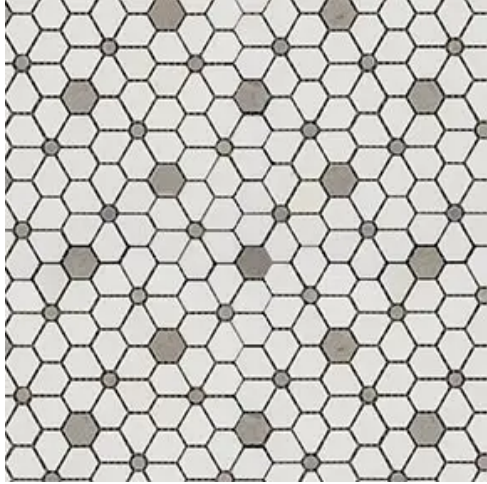

PRODUCT GALLERY

Indulge in the exquisite artistry of the Luxe Series. Featuring a curated collection of captivating marble mosaic patterns, this series elevates your space with timeless elegance. Crafted from radiant white marble, Luxe mosaics come in a polished or honed finish to suit your desired aesthetic. Explore a variety of intricate geometric and organic patterns, allowing you to create a statement backsplash, accent wall, or other decorative feature. Luxe mosaics offer endless design possibilities for discerning homeowners and design professionals.