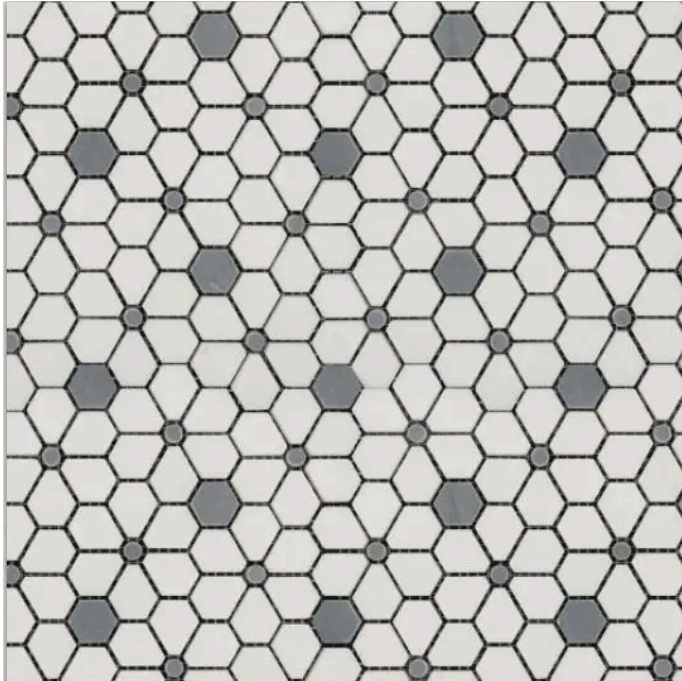

Luxe Cosmos Blue Polished Mosaic

Luxe Cosmos Blue Polished Mosaic

SKU

MOS-COSTHA-AZU-P

COLOR OPTIONS

**Thassos
White**

SHAPE / SIZE

9.75 x 10.25
Cosmos

11 x 11 Alcazar

11.25 x 11.25
Tethered

11.25 x 11.75
Florentine

11.5 x 12 Infinity
Hexagon

11.5 x 12.1
Chevron

PRODUCT INFORMATION

Material
Marble

Shape
Cosmos

Chip/Tile Size
9.75 x 10.25

Finish
Polished

Color
Thassos White

Sq Ft Per Piece
0.69

Glazed
N/A

Tile Thickness
10 mm

Shade Variation
V3

Texture Variation
N/A