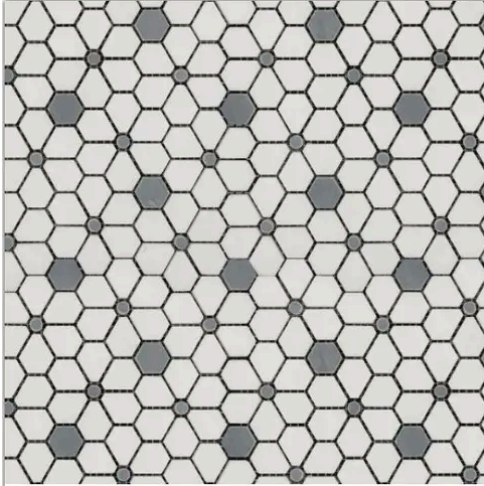

PRODUCT GALLERY

Indulge in the exquisite artistry of the Luxe Series. Featuring a curated collection of captivating marble mosaic patterns, this series elevates your space with timeless elegance. Crafted from radiant white marble, Luxe mosaics come in a polished or honed finish to suit your desired aesthetic. Explore a variety of intricate geometric and organic patterns, allowing you to create a statement backsplash, accent wall, or other decorative feature. Luxe mosaics offer endless design possibilities for discerning homeowners and design professionals.