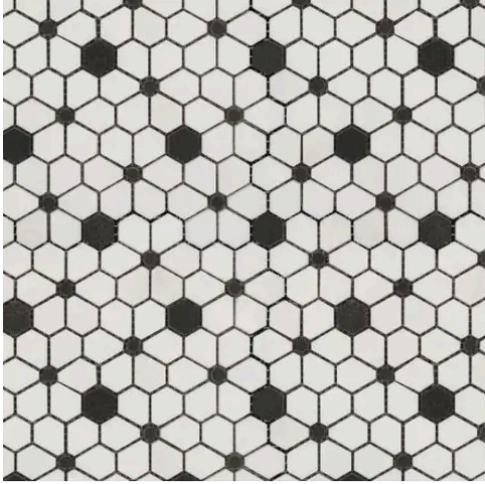

PRODUCT GALLERY

Indulge in the exquisite artistry of the Luxe Series. Featuring a curated collection of captivating marble mosaic patterns, this series elevates your space with timeless elegance. Crafted from radiant white marble, Luxe mosaics come in a polished or honed finish to suit your desired aesthetic. Explore a variety of intricate geometric and organic patterns, allowing you to create a statement backsplash, accent wall, or other decorative feature. Luxe mosaics offer endless design possibilities for discerning homeowners and design professionals.