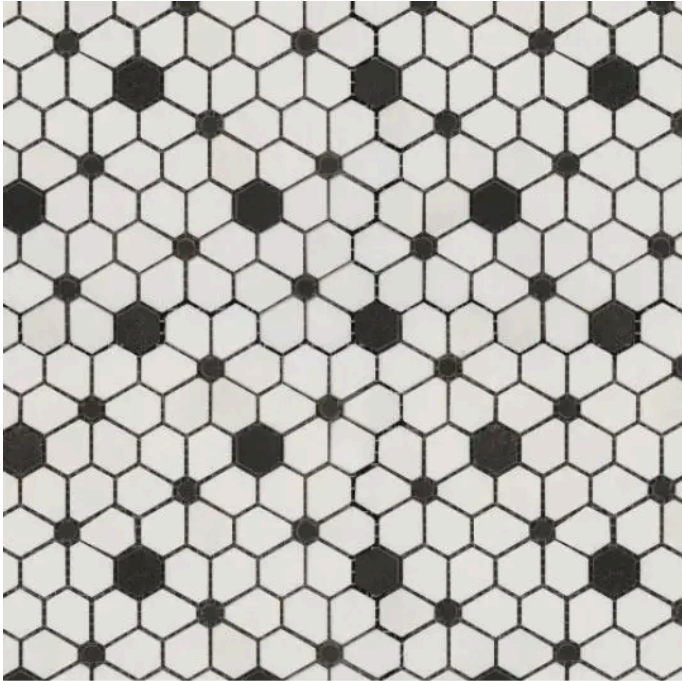

Luxe Cosmos Black Polished Mosaic

Luxe Cosmos Black Polished Mosaic

SKU
MOS-COSTHA-BAS-P

COLOR OPTIONS

**Thassos
White**

SHAPE / SIZE

9.75 x 10.25
Cosmos

11 x 11 Alcazar

11.25 x 11.25
Tethered

11.25 x 11.75
Florentine

11.5 x 12 Infinity
Hexagon

11.5 x 12.1
Chevron

PRODUCT INFORMATION

Material Marble	Shape Cosmos
Chip/Tile Size 9.75 x 10.25	Finish Polished
Color Thassos White	Sq Ft Per Piece 0.69
Glazed N/A	Tile Thickness 10 mm
Shade Variation V3	Texture Variation N/A
Size Variation N/A	Pits & Chips Variation N/A

PRODUCT GALLERY

Indulge in the exquisite artistry of the Luxe Series. Featuring a curated collection of captivating marble mosaic patterns, this series elevates your space with timeless elegance. Crafted from radiant white marble, Luxe mosaics come in a polished or honed finish to suit your desired aesthetic. Explore a variety of intricate geometric and organic patterns, allowing you to create a statement backsplash, accent wall, or other decorative feature. Luxe mosaics offer endless design possibilities for discerning homeowners and design professionals.