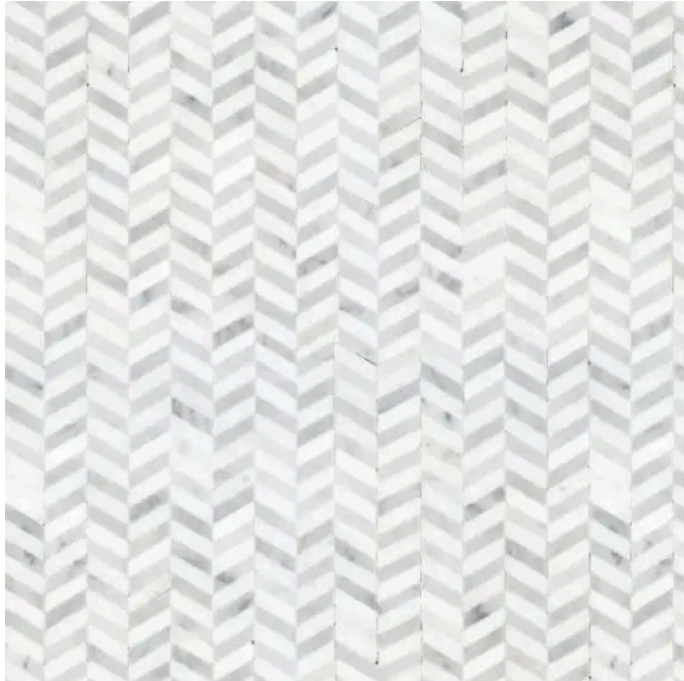

Luxe Chevron Sky Polished Mosaic

Luxe Chevron Sky Polished Mosaic

SKU
MOS-LUXSKY-CH-P

COLOR OPTIONS

Carrara White

Cadet Blue

SHAPE / SIZE

9.75 x 10.25
Cosmos

11 x 11 Alcazar

11.25 x 11.25
Tethered

11.25 x 11.75
Florentine

11.5 x 12 Infinity
Hexagon

11.5 x 12.1
Chevron

PRODUCT INFORMATION

Material Marble	Shape Chevron
Chip/Tile Size 11.5 x 12.1	Finish Polished
Color Carrara White	Sq Ft Per Piece 0.96
Glazed N/A	Tile Thickness 10 mm
Shade Variation V3	Texture Variation N/A
Size Variation N/A	Pits & Chips Variation N/A