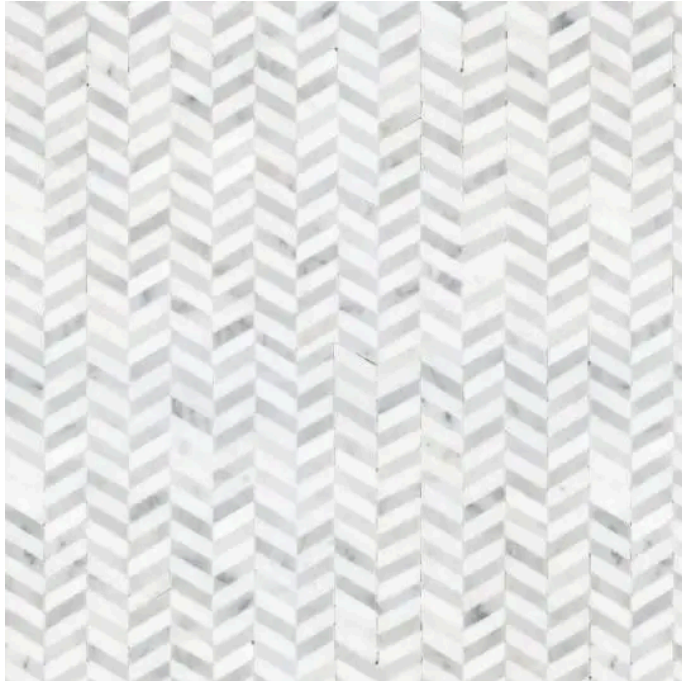

# Luxe Chevron Sky Honed Mosaic

Luxe Chevron Sky Honed Mosaic

SKU

MOS-LUXSKY-CH-H

COLOR OPTIONS

Cadet Blue

**Carrara White**

SHAPE / SIZE

9.75 x 10.25 Cosmos	11 x 11 Alcazar	11.25 x 11.25 Tethered
11.25 x 11.75 Florentine	11.5 x 12 Infinity Hexagon	 11.5 x 12.1 Chevron

PRODUCT INFORMATION

Material Marble	Shape Chevron
Chip/Tile Size 11.5 x 12.1	Finish Honed
Color Carrara White	Sq Ft Per Piece 0.96
Glazed N/A	Tile Thickness 10 mm
Shade Variation V3	Texture Variation N/A
Size Variation N/A	Pits & Chips Variation N/A