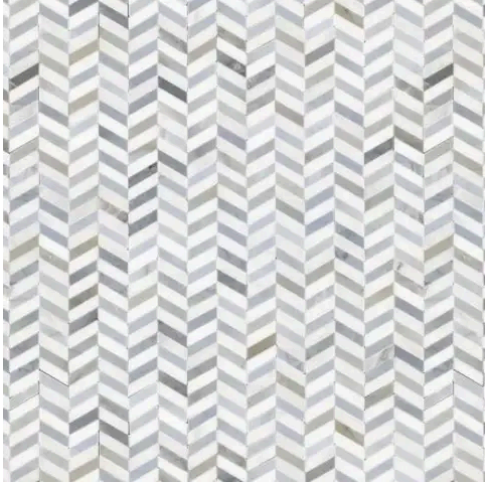

PRODUCT GALLERY

Indulge in the exquisite artistry of the Luxe Series. Featuring a curated collection of captivating marble mosaic patterns, this series elevates your space with timeless elegance. Crafted from radiant white marble, Luxe mosaics come in a polished or honed finish to suit your desired aesthetic. Explore a variety of intricate geometric and organic patterns, allowing you to create a statement backsplash, accent wall, or other decorative feature. Luxe mosaics offer endless design possibilities for discerning homeowners and design professionals.