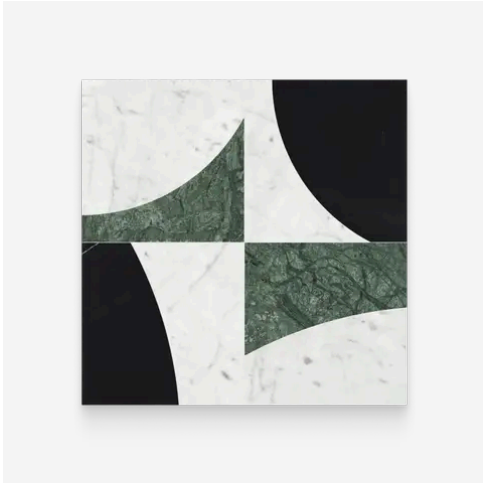

PRODUCT GALLERY

Lunar treats the square as a way to introduce movement rather than a strict grid. Each sheet shifts the core motif into different orientations, so the surface drifts gently as it moves through a room instead of locking into a single repeat. Orchid, Dove, Mist, and Pine create a muted palette that feels at home on kitchen backsplashes, bath walls, or corridor floors, giving designers a calm, stone-forward pattern that still brings life to everyday circulation spaces.