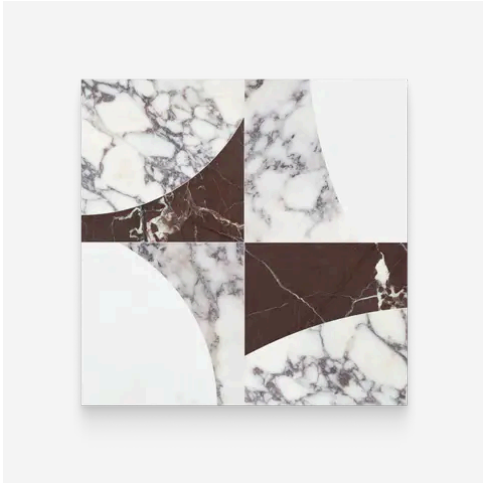

Dove

SHAPE / SIZE

PRODUCT INFORMATION

Material
Marble

Shape
Water Jet

Chip/Tile Size
Multi

Finish
Mixed (Honed / Polished)

Color
Orchid

PRODUCT GALLERY

Lunar treats the square as a way to introduce movement rather than a strict grid. Each sheet shifts the core motif into different orientations, so the surface drifts gently as it moves through a room instead of locking into a single repeat. Orchid, Dove, Mist, and Pine create a muted palette that feels at home on kitchen backsplashes, bath walls, or corridor floors, giving designers a calm, stone-forward pattern that still brings life to everyday circulation spaces.