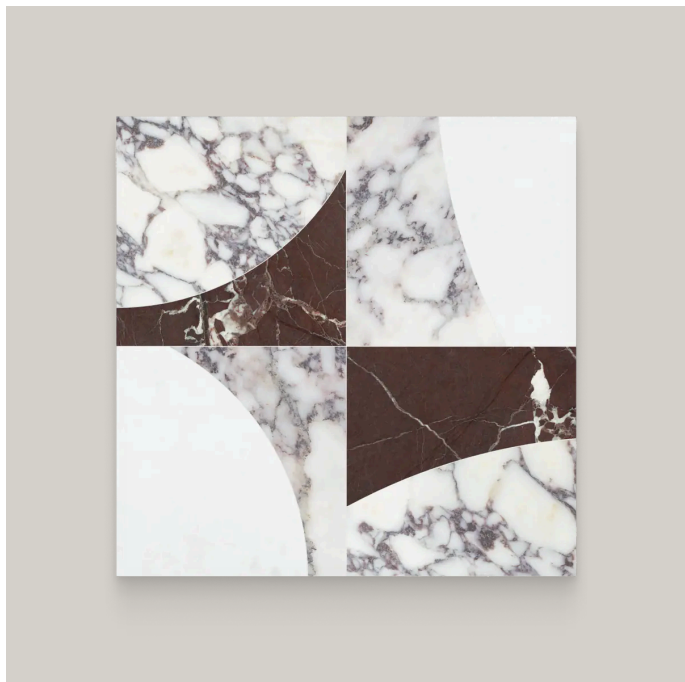

Lunar Orchid Honed w/ Polished Accents Mosaic

Lunar Orchid Honed w/ Polished Accents Mosaic

SKU

SPUI-904967

COLOR OPTIONS

Orchid

Pine

Mist

Dove

SHAPE / SIZE

PRODUCT INFORMATION

Material
Marble

Shape
Water Jet

Chip/Tile Size
Multi

Finish
Mixed (Honed / Polished)

Color
Orchid

PRODUCT GALLERY

Lunar treats the square as a way to introduce movement rather than a strict grid. Each sheet shifts the core motif into different orientations, so the surface drifts gently as it moves through a room instead of locking into a single repeat. Orchid, Dove, Mist, and Pine create a muted palette that feels at home on kitchen backsplashes, bath walls, or corridor floors, giving designers a calm, stone-forward pattern that still brings life to everyday circulation spaces.