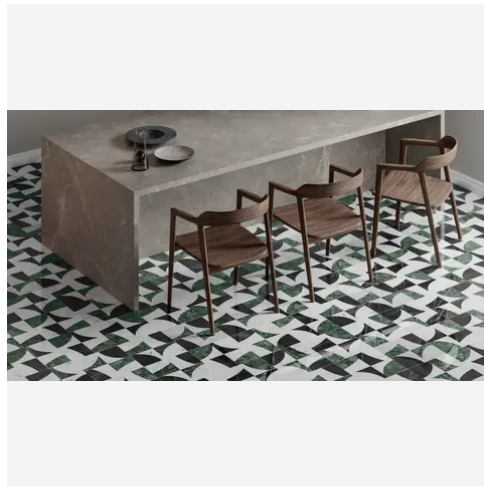

PRODUCT GALLERY

Lunar treats the square as a way to introduce movement rather than a strict grid. Each sheet shifts the core motif into different orientations, so the surface drifts gently as it moves through a room instead of locking into a single repeat. Orchid, Dove, Mist, and Pine create a muted palette that feels at home on kitchen backsplashes, bath walls, or corridor floors, giving designers a calm, stone-forward pattern that still brings life to everyday circulation spaces.