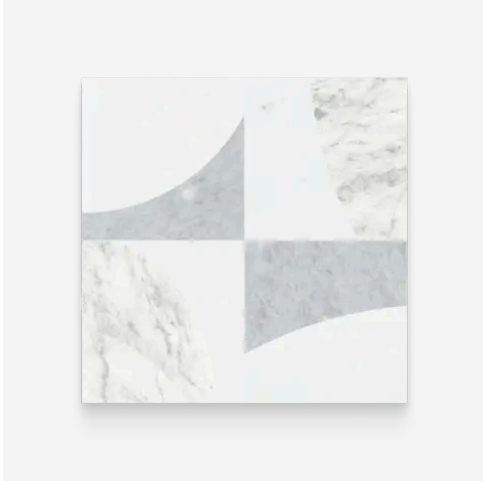

PRODUCT GALLERY

Lunar treats the square as a way to introduce movement rather than a strict grid. Each sheet shifts the core motif into different orientations, so the surface drifts gently as it moves through a room instead of locking into a single repeat. Orchid, Dove, Mist, and Pine create a muted palette that feels at home on kitchen backsplashes, bath walls, or corridor floors, giving designers a calm, stone-forward pattern that still brings life to everyday circulation spaces.