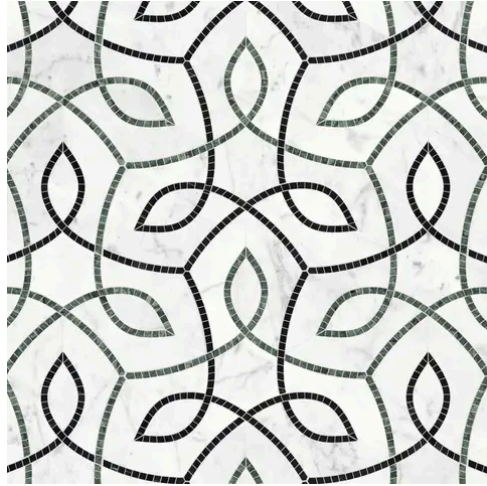

---

Ivy Trail takes its cues from climbing forms in nature, suggesting movement and growth. The small scale of the stone pieces brings extra animation to the surface so the pattern feels lively up close yet settles into an even flow when you step back. The flowing arcs guide focus in a steady controlled way keeping vertical walls clean, intentional, and easy to live with. It is made for designers who want to bring outdoor energy inside while keeping the space structured and composed.