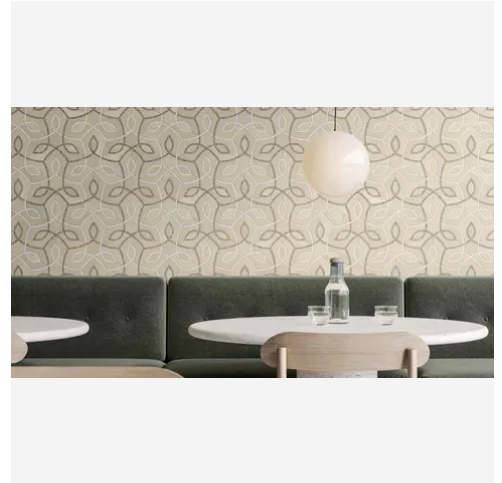

## PRODUCT GALLERY

---

Ivy Trail takes its cues from climbing forms in nature, suggesting movement and growth. The small scale of the stone pieces brings extra animation to the surface so the pattern feels lively up close yet settles into an even flow when you step back. The flowing arcs guide focus in a steady controlled way keeping vertical walls clean, intentional, and easy to live with. It is made for designers who want to bring outdoor energy inside while keeping the space structured and composed.