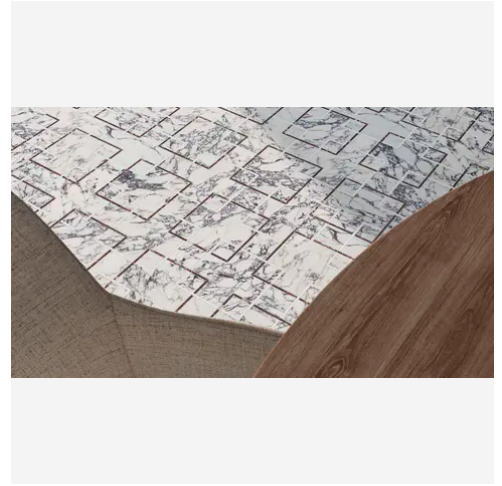

PRODUCT GALLERY

Interlace layers geometric squares across a single plane, where waterjet precision embeds a cross within the pattern. Dove's soft neutrals settle everyday floors with calm familiarity, while Clay warms the intimate corners of a room. Imagine it gracing halls and lofts, where it rests effortlessly against oak trim and aged plaster. The subtle structure elevates entry floors and bath walls into quiet elegance. It honors the heirlooms already there, turning everyday surfaces into something that simply belong.