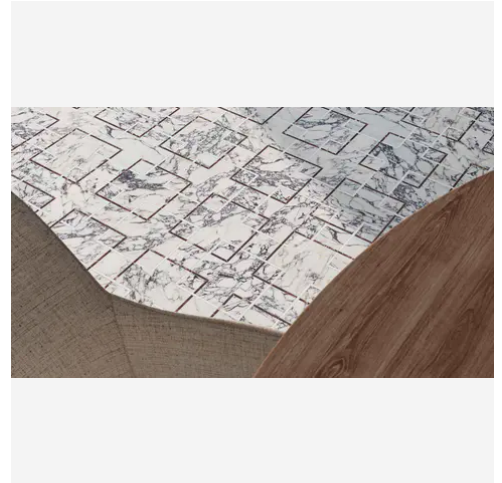

## PRODUCT GALLERY

---

Interlace layers geometric squares across a single plane, where waterjet precision embeds a cross within the pattern. Dove's soft neutrals settle everyday floors with calm familiarity, while Clay warms the intimate corners of a room. Imagine it gracing halls and lofts, where it rests effortlessly against oak trim and aged plaster. The subtle structure elevates entry floors and bath walls into quiet elegance. It honors the heirlooms already there, turning everyday surfaces into something that simply belong.