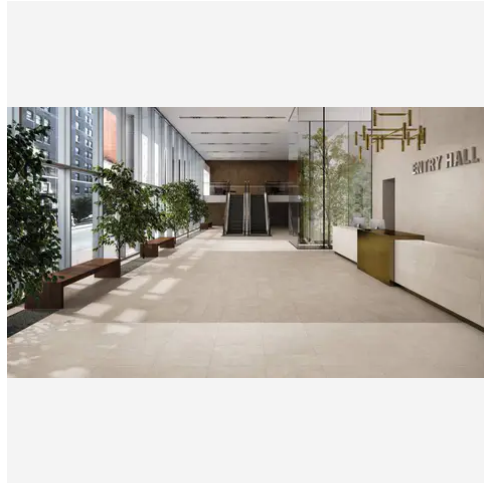

PRODUCT GALLERY

Infinity 24x48 Sky Matte Rectangle Tile