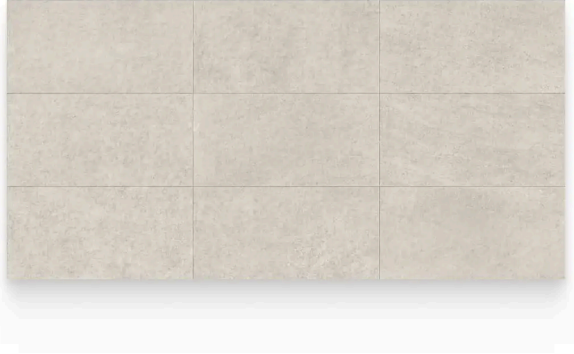

# Infinity 24 x 48 Sky Matte Rectangle Tile

Infinity 24x48 Sky Matte Rectangle Tile

SKU  
**SPUI-901618**

COLOR OPTIONS

Sky

Desert

Absolute

SHAPE / SIZE

PRODUCT INFORMATION

Material Porcelain	Shape Rectangle
Chip/Tile Size 24 x 48	Finish Matte
Color Sky	Sq Ft Per Piece N/A
Glazed Yes	Tile Thickness 9 mm
Shade Variation V2	Texture Variation N/A
Size Variation N/A	Pits & Chips Variation N/A