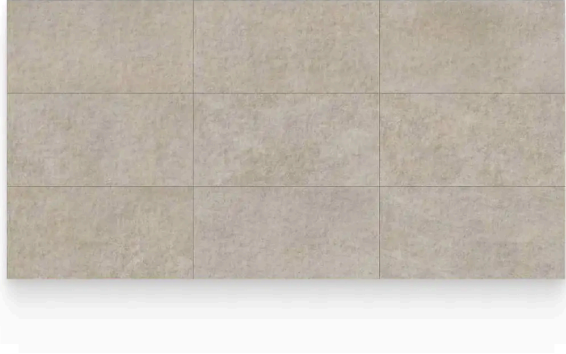

Infinity 24 x 48 Desert Matte Rectangle Tile

Infinity 24x48 Desert Matte Rectangle Tile

SKU

SPUI-901617

COLOR OPTIONS

Sky

Desert

Absolute

SHAPE / SIZE

24 x 48 Rectangle

PRODUCT INFORMATION

Material Porcelain	Shape Rectangle
Chip/Tile Size 24 x 48	Finish Matte
Color Desert	Sq Ft Per Piece N/A
Glazed Yes	Tile Thickness 9 mm
Shade Variation V2	Texture Variation N/A
Size Variation N/A	Pits & Chips Variation N/A