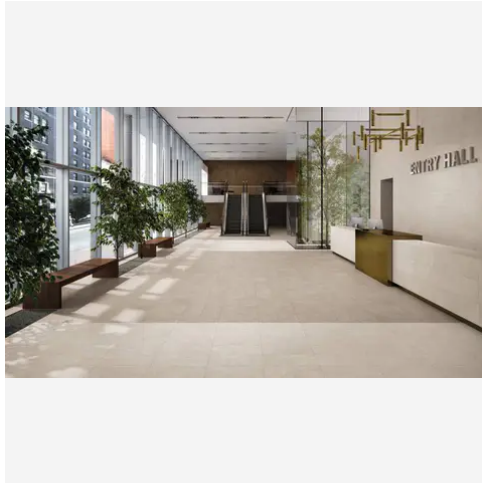

PRODUCT GALLERY

Infinity 24x48 Desert Matte Rectangle Tile