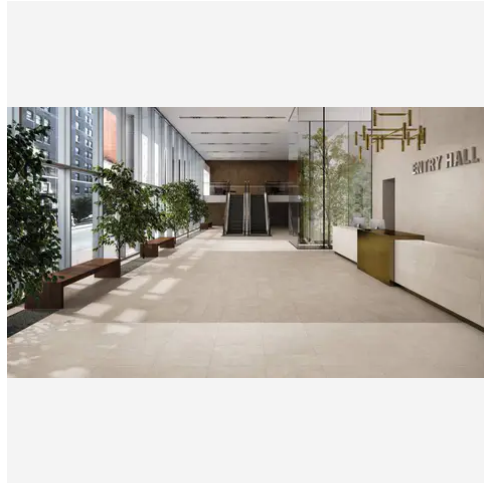

PRODUCT GALLERY

Infinity 24x48 Absolute Matte Rectangle Tile