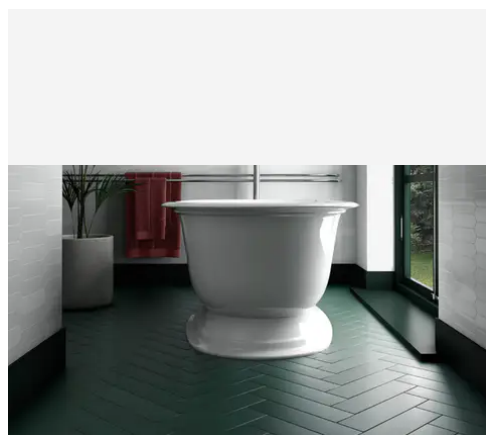

---

---

PRODUCT GALLERY

---

The Forte series offers a diverse palette of eight colors, ranging from neutral to bold, ensuring a perfect match for various interior and exterior designs. These tiles come in a substantial subway size of 3.5x14.5 inches, ideal for residential indoor wall and floor applications, as well as exterior wall applications. The low variation in color and matte finish on the porcelain body contribute to a sleek and modern look. The large size is particularly well-suited for creative layouts such as herringbone, stacked, or offset patterns, making it a versatile choice for enhancing any space.