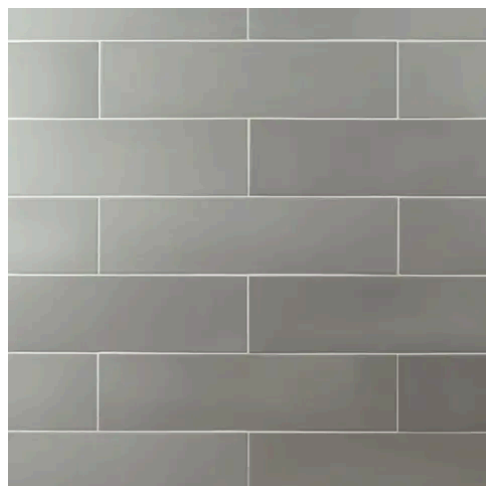

---

---

PRODUCT GALLERY

---

The Forte series offers a diverse palette of eight colors, ranging from neutral to bold, ensuring a perfect match for various interior and exterior designs. These tiles come in a substantial subway size of 3.5x14.5 inches, ideal for residential indoor wall and floor applications, as well as exterior wall applications. The low variation in color and matte finish on the porcelain body contribute to a sleek and modern look. The large size is particularly well-suited for creative layouts such as herringbone, stacked, or offset patterns, making it a versatile choice for enhancing any space.