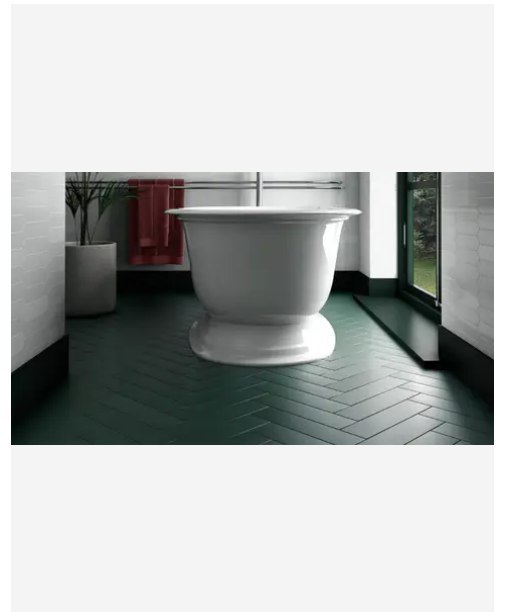

Forte 3.5 x 14.5 Glassy Blue Matte Rectangle Tile

Forte 3.5x14.5 Glassy Blue Matte Rectangle Tile

SKU

POR-FORGBLU-314-M

COLOR OPTIONS

Black City

White Plume

Viridian Green

Simply Grey

Glassy Blue

Canyon

Beige Gobi

Bahia Blue

SHAPE / SIZE

PRODUCT INFORMATION

Material Porcelain	Shape Rectangle
Chip/Tile Size 3.5 x 14.5	Finish Matte
Color Glassy Blue	Sq Ft Per Piece N/A
Glazed Yes	Tile Thickness 9 mm
Shade Variation V2	Texture Variation N/A
Size Variation N/A	Pits & Chips Variation N/A

PRODUCT GALLERY

The Forte series offers a diverse palette of eight colors, ranging from neutral to bold, ensuring a perfect match for various interior and exterior designs. These tiles come in a substantial subway size of 3.5x14.5 inches, ideal for residential indoor wall and floor applications, as well as exterior wall applications. The low variation in color and matte finish on the porcelain body contribute to a sleek and modern look. The large size is particularly well-suited for creative layouts such as herringbone, stacked, or offset patterns, making it a versatile choice for enhancing any space.