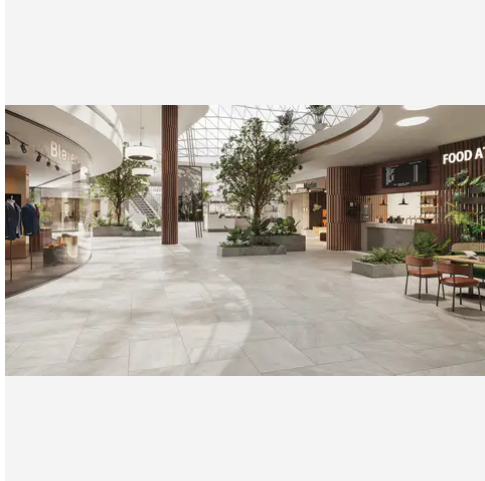

PRODUCT GALLERY

[Explore 24x48 Star Grey Matte Rectangle Tile](#)