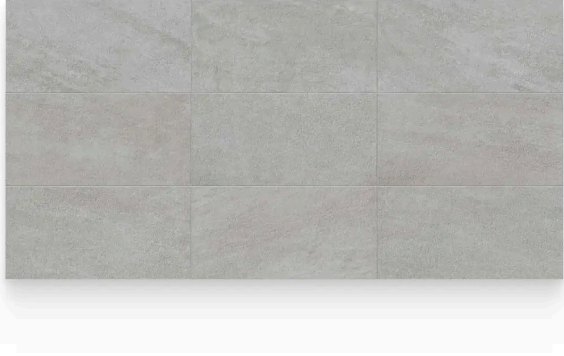

Explore 24 x 48 Star Grey Matte Rectangle Tile

Explore 24x48 Star Grey Matte Rectangle Tile

SKU
SPUI-902506

COLOR OPTIONS

Star Grey

Arctic White

African Beige

SHAPE / SIZE

PRODUCT INFORMATION

Material Porcelain	Shape Rectangle
Chip/Tile Size 24 x 48	Finish Matte
Color Star Grey	Sq Ft Per Piece N/A
Glazed Yes	Tile Thickness 9 mm
Shade Variation V2	Texture Variation N/A
Size Variation N/A	Pits & Chips Variation N/A